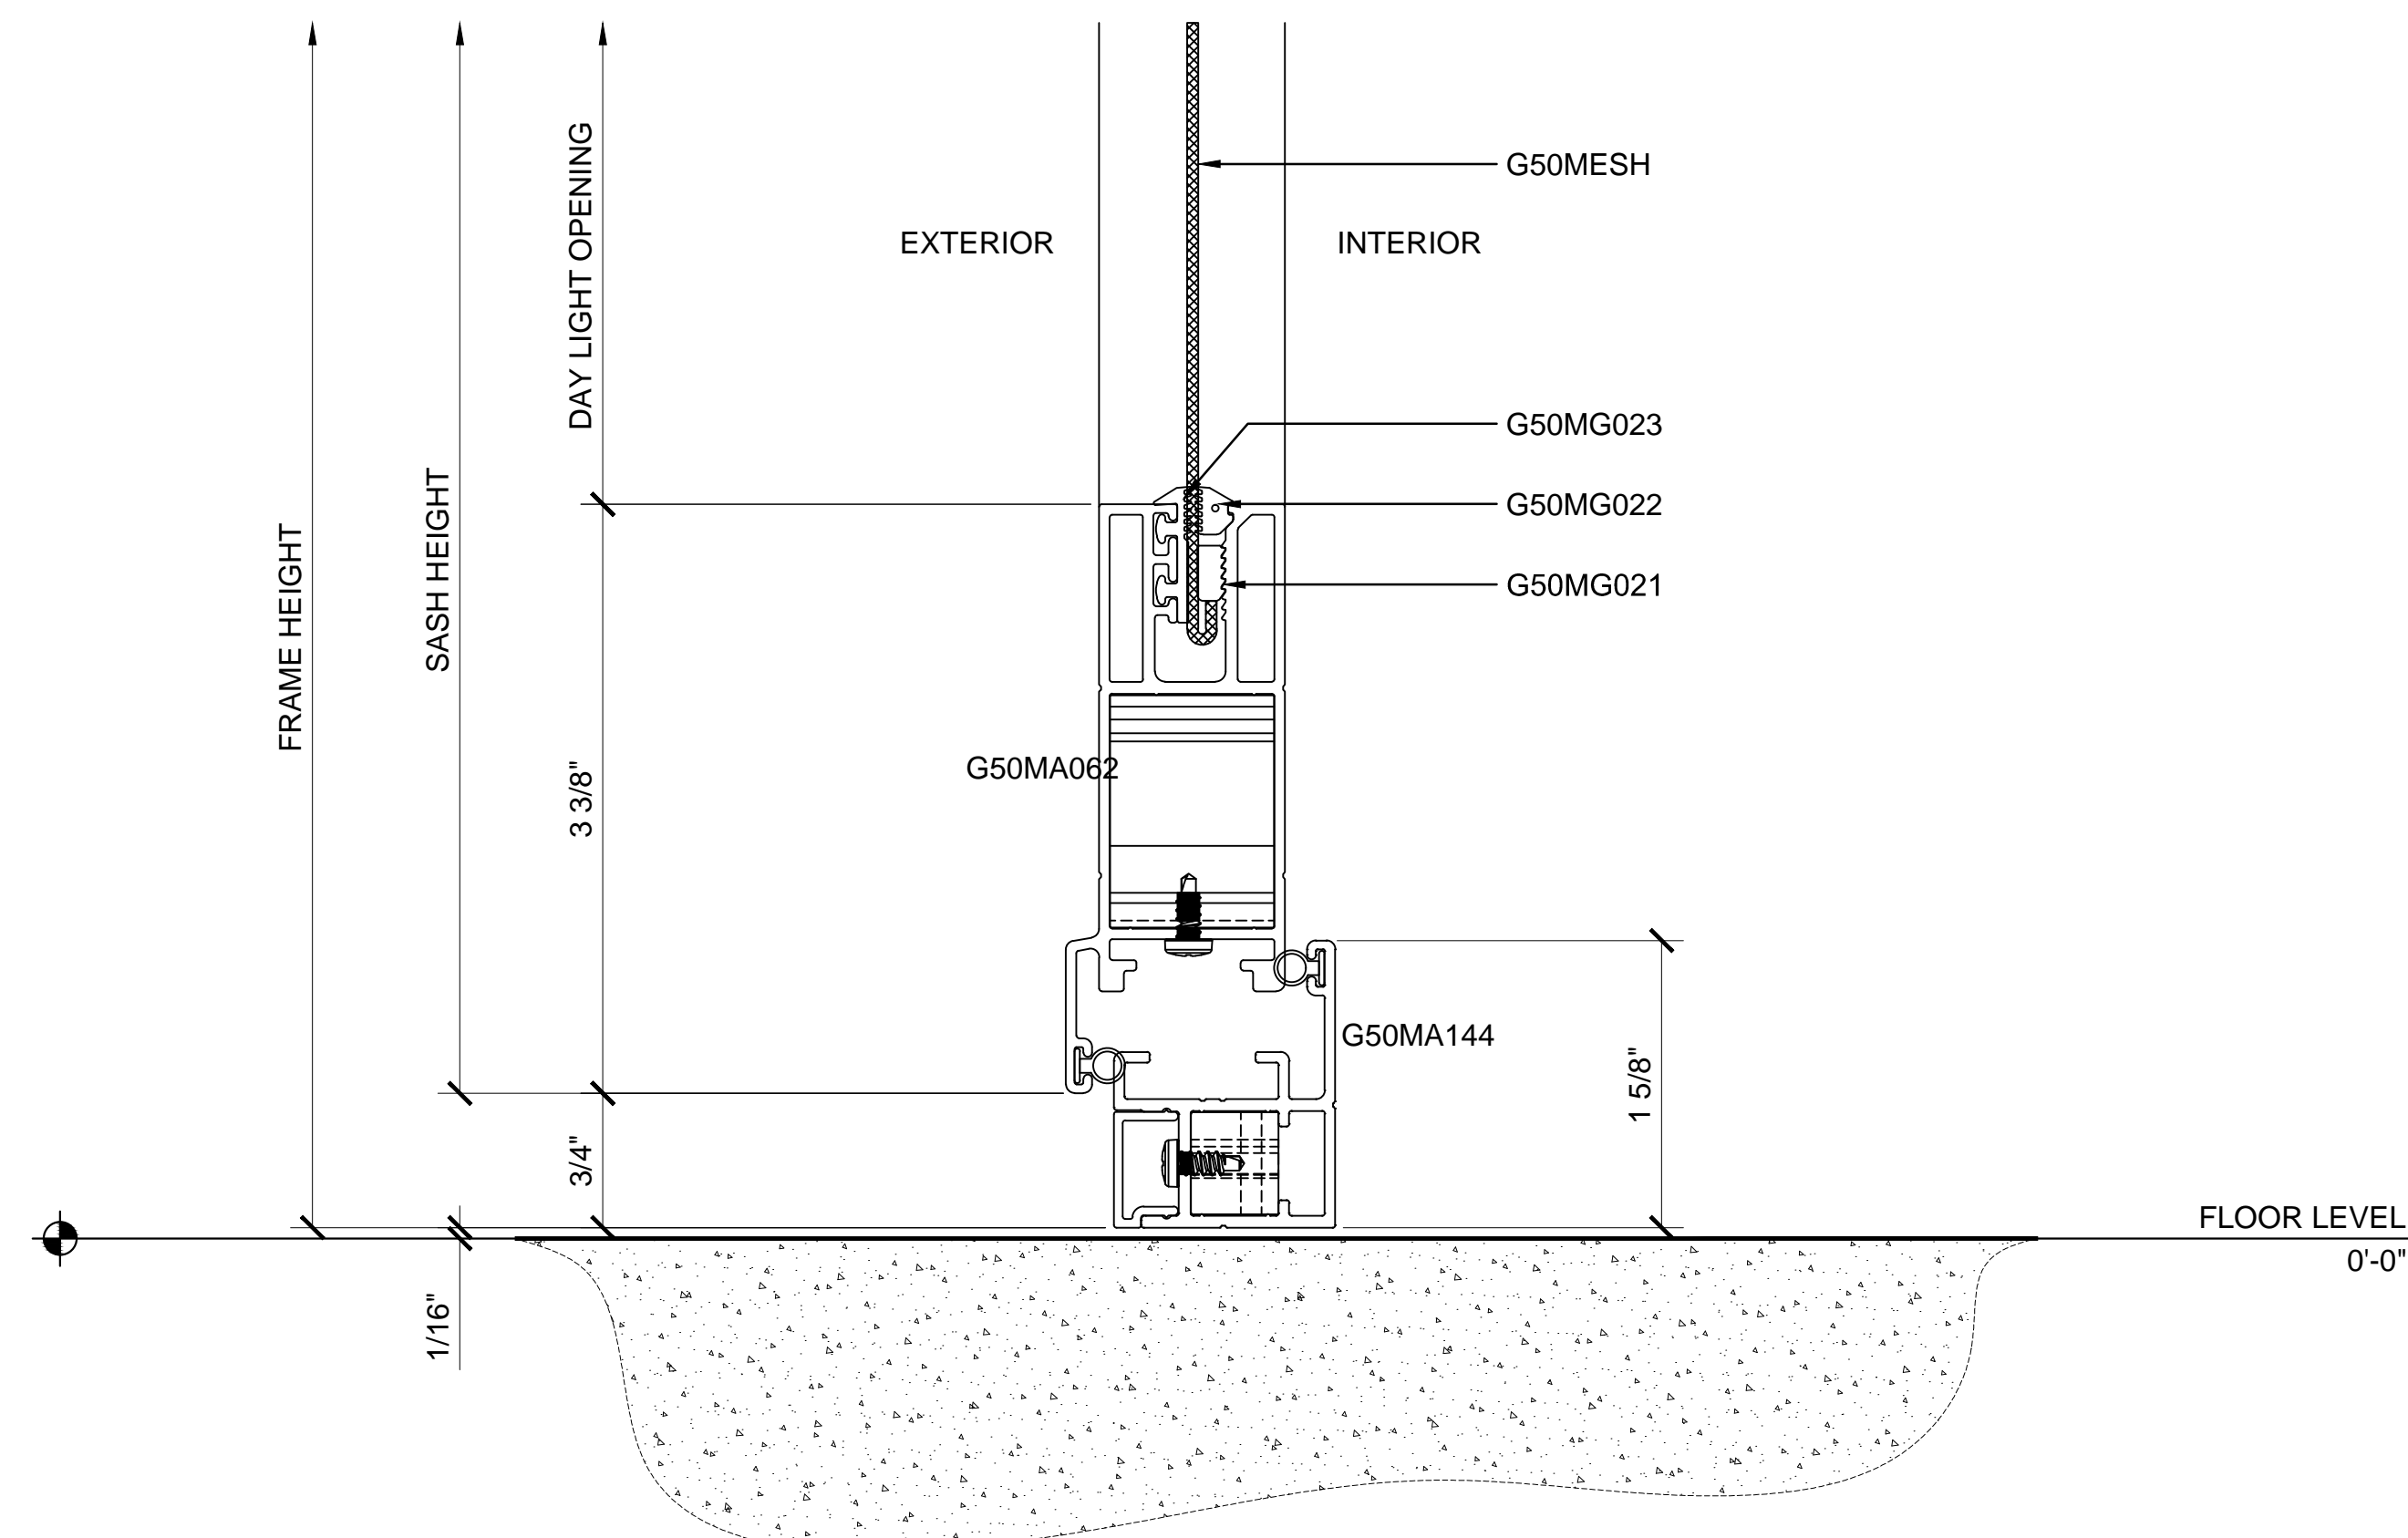

PREMIUM PIVOT FRENCH DOOR - 4 SIDED FRAME

DOOR SWING CHART

"INDUSTRY STANDARD" DOOR STYLES AND SWINGING DOOR PATTERNS

THERE ARE THREE BASIC DOOR STYLES TYPICALLY REFERRED TO THROUGHOUT THE INDUSTRY APPLICABLE TO THE CAMPBELL SECURITY SCREEN PROTECTIVE SECURITY SCREEN DOOR SYSTEMS. BY IDENTIFYING YOUR BASIC DOOR STYLE AND SWING, IT WILL HELP MAKE CLEAR WHAT YOUR INTENTIONS ARE FOR THE PARTICULAR PROJECT. FOR MORE INFORMATION PLEASE CONTACT US AT (800) 580-9997 OR FAX US AT (714) 375-7131.

① SECTION DETAIL AT HEAD

ARCH REF: N/A 1'-0"=1'-0"

② SECTION DETAIL AT SILL

ARCH REF: N/A 1'-0"=1'-0"

③ SECTION DETAIL AT MIDRAIL - OPTIONAL

ARCH REF: N/A 1'-0"=1'-0"

① SECTION DETAIL AT JAMB

ARCH REF: N/A

1'-0"=1'-0"

② SECTION DETAIL AT JAMB

ARCH REF: N/A

1'-0"=1'-0"

③ SECTION DETAIL AT JAMB

ARCH REF: N/A

1'-0"=1'-0"

PREMIUM PIVOT FRENCH DOOR WITH 4 SIDED FRAME DETAILS