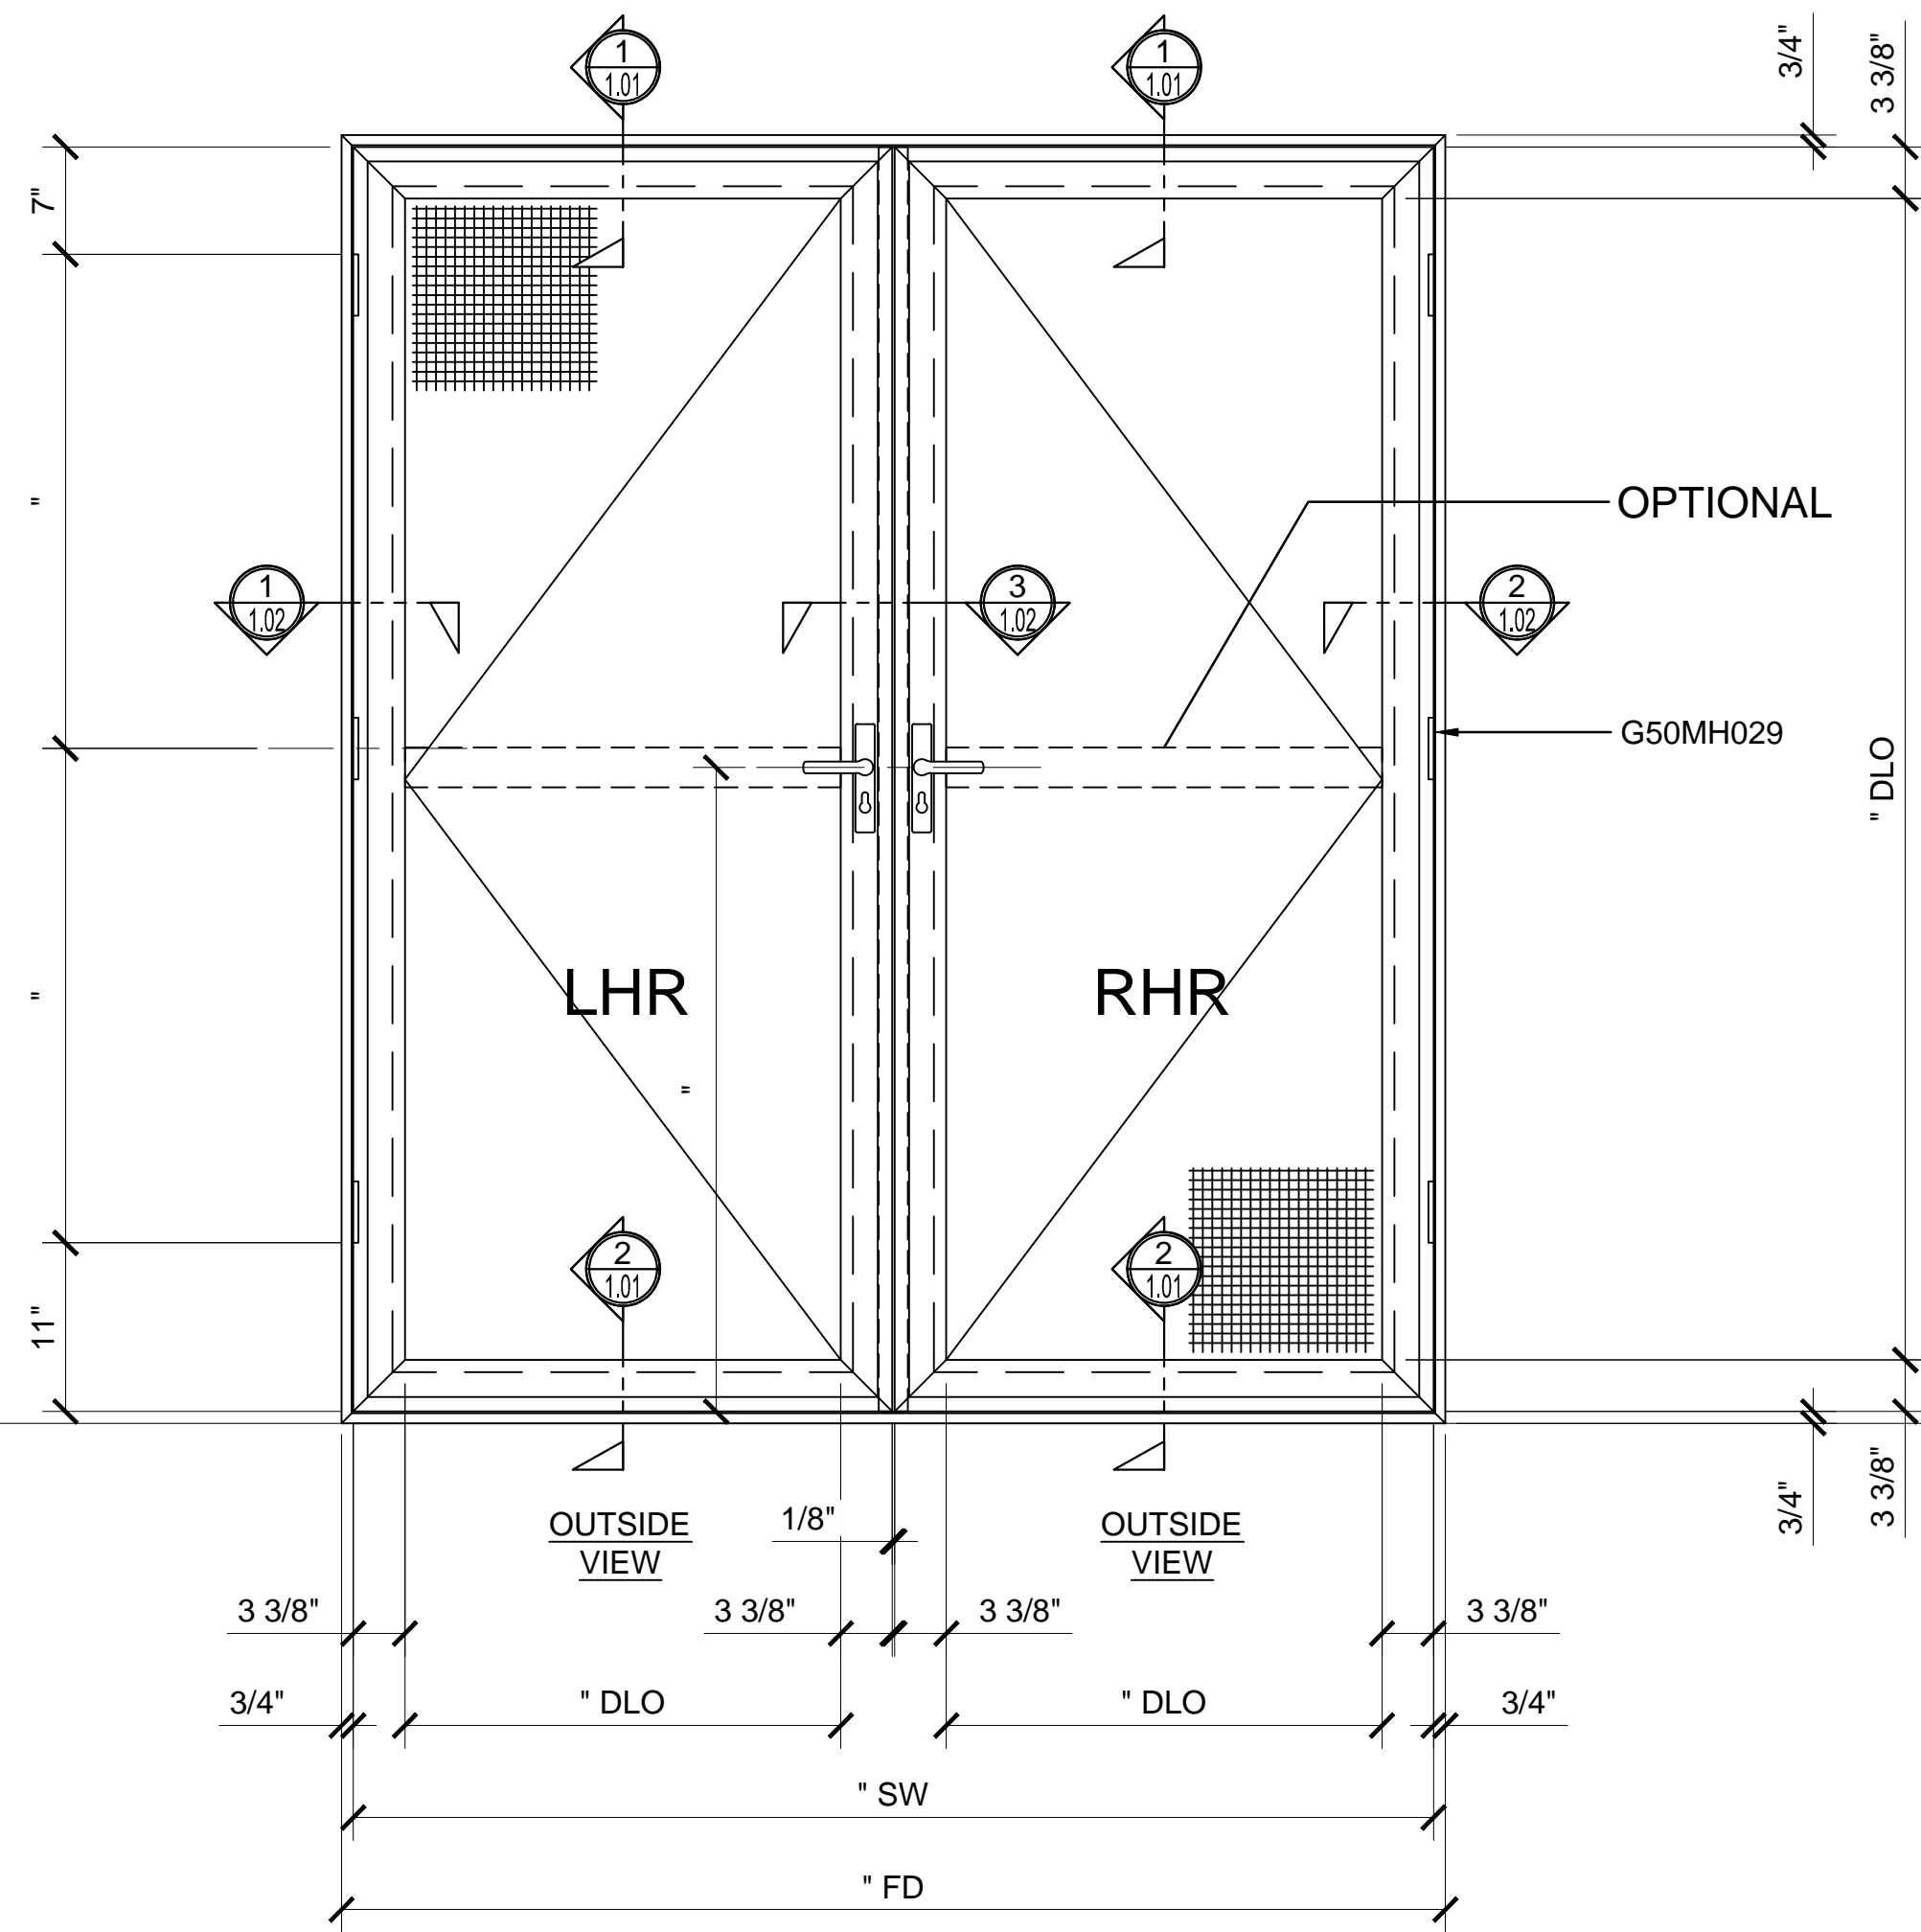

CAMPBELL SECURITY SCREEN PREMIUM SERIES PROTECTIVE SECURITY DOOR

CUSTOM DOOR (HEIGHT) GUIDELINES:
 PREMIUM HINGED 4 SIDED = 21.17" RECOMMENDED MIN HEIGHT
 PREMIUM FRENCH 4 SIDED=210.14" RECOMMENDED MAX HEIGHT
CUSTOM DOOR (WIDTH) GUIDELINES:
 PREMIUM HINGED 4 SIDED =13.29" RECOMMENDED MIN WIDTH
 PREMIUM FRENCH 4 SIDED = 80.22" RECOMMENDED MAXWIDTH

OPTIONS:
 KING LONG PINS HARDWARE - FRENCH DOORS ONLY
 MID-RAIL OPTIONS - VERTICAL AND HORIZONTAL (DETAIL A/1.03)
 INSIDE LEVER OPERATED LOCK
 TRIPLE POINT LOCKS

- COLOR OPTIONS:**
- WHITE
 - BLACK
 - BROWN
 - SAHARA BROWN
 - LIGHT GRAY
 - SILVER
 - ALMOND
 - BRONZE
 - SAHARA GRAY
 - CUSTOM

PREMIUM PIVOT FRENCH DOOR - 4 SIDED FRAME

DOOR SWING CHART

"INDUSTRY STANDARD" DOOR STYLES AND SWINGING DOOR PATTERNS

THERE ARE THREE BASIC DOOR STYLES TYPICALLY REFERRED TO THROUGHOUT THE INDUSTRY APPLICABLE TO THE CAMPBELL SECURITY SCREEN PROTECTIVE SECURITY SCREEN DOOR SYSTEMS. BY IDENTIFYING YOUR BASIC DOOR STYLE AND SWING, IT WILL HELP MAKE CLEAR WHAT YOUR INTENTIONS ARE FOR THE PARTICULAR PROJECT. FOR MORE INFORMATION PLEASE CONTACT US AT (800) 580-9997 OR FAX US AT (714) 375-7131.

1'-0"=1'-0"

② SECTION DETAIL AT JAMB

ARCH REF: N/A

1'-0"=1'-0"

③ SECTION DETAIL AT JAMB

ARCH REF: N/A

1'-0"=1'-0"

PREMIUM PIVOT FRENCH DOOR WITH 4 SIDED FRAME DETAILS