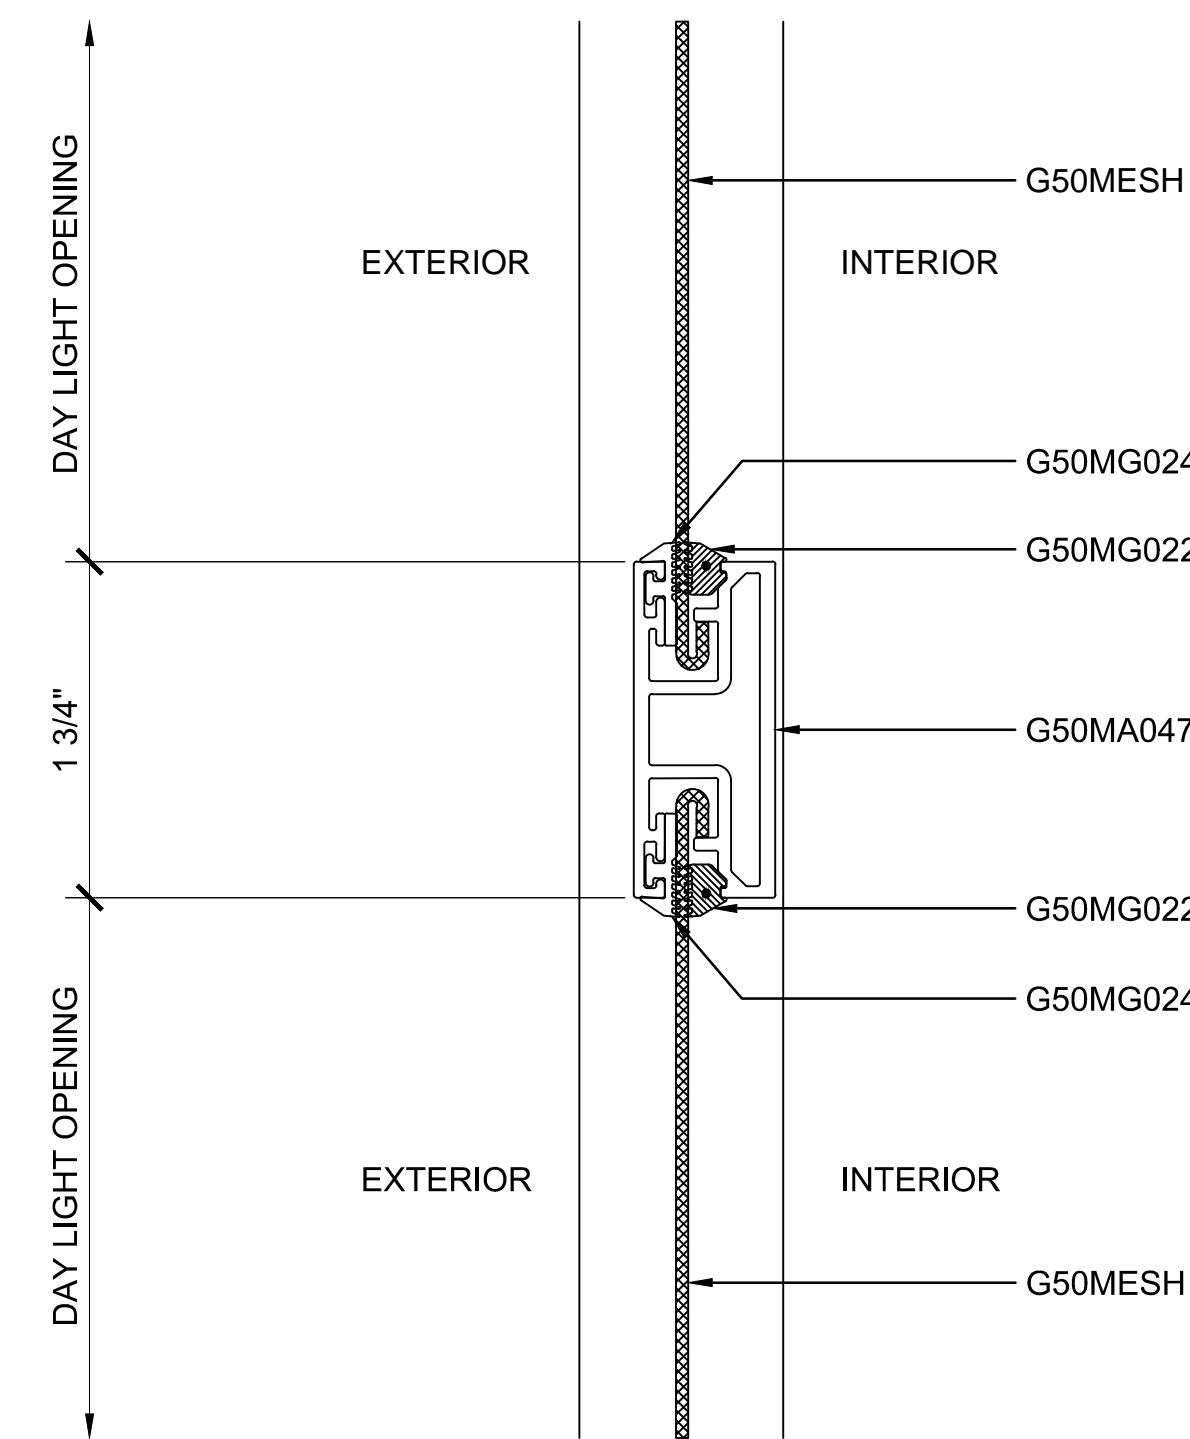

OPTIONS:
 KING LONG PINS HARDWARE - FRENCH DOORS ONLY
 MID-RAIL OPTIONS - VERTICAL AND HORIZONTAL (DETAIL A/1.03)
 INSIDE LEVER OPERATED LOCK
 TRIPLE POINT LOCKS

- COLOR OPTIONS:**
- WHITE
 - BLACK
 - BROWN
 - SAHARA BROWN
 - LIGHT GRAY
 - SILVER
 - ALMOND
 - BRONZE
 - SAHARA GRAY
 - CUSTOM

PREMIUM PIVOT FRENCH DOOR - 4 SIDED FRAME

DOOR SWING CHART

"INDUSTRY STANDARD" DOOR STYLES AND SWINGING DOOR PATTERNS

THERE ARE THREE BASIC DOOR STYLES TYPICALLY REFERRED TO THROUGHOUT THE INDUSTRY APPLICABLE TO THE CAMPBELL SECURITY SCREEN PROTECTIVE SECURITY SCREEN DOOR SYSTEMS. BY IDENTIFYING YOUR BASIC DOOR STYLE AND SWING, IT WILL HELP MAKE CLEAR WHAT YOUR INTENTIONS ARE FOR THE PARTICULAR PROJECT. FOR MORE INFORMATION PLEASE CONTACT US AT (800) 580-9997 OR FAX US AT (714) 375-7131.

① SECTION DETAIL AT HEAD

ARCH REF: N/A 1'-0"=1'-0"

② SECTION DETAIL AT SILL

ARCH REF: N/A 1'-0"=1'-0"

③ SECTION DETAIL AT MIDRAIL - OPTIONAL

ARCH REF: N/A 1'-0"=1'-0"

① SECTION DETAIL AT JAMB

ARCH REF: N/A

1'-0"=1'-0"

② SECTION DETAIL AT JAMB

ARCH REF: N/A

1'-0"=1'-0"

③ SECTION DETAIL AT JAMB

ARCH REF: N/A

1'-0"=1'-0"

PREMIUM PIVOT FRENCH DOOR WITH 4 SIDED FRAME DETAILS