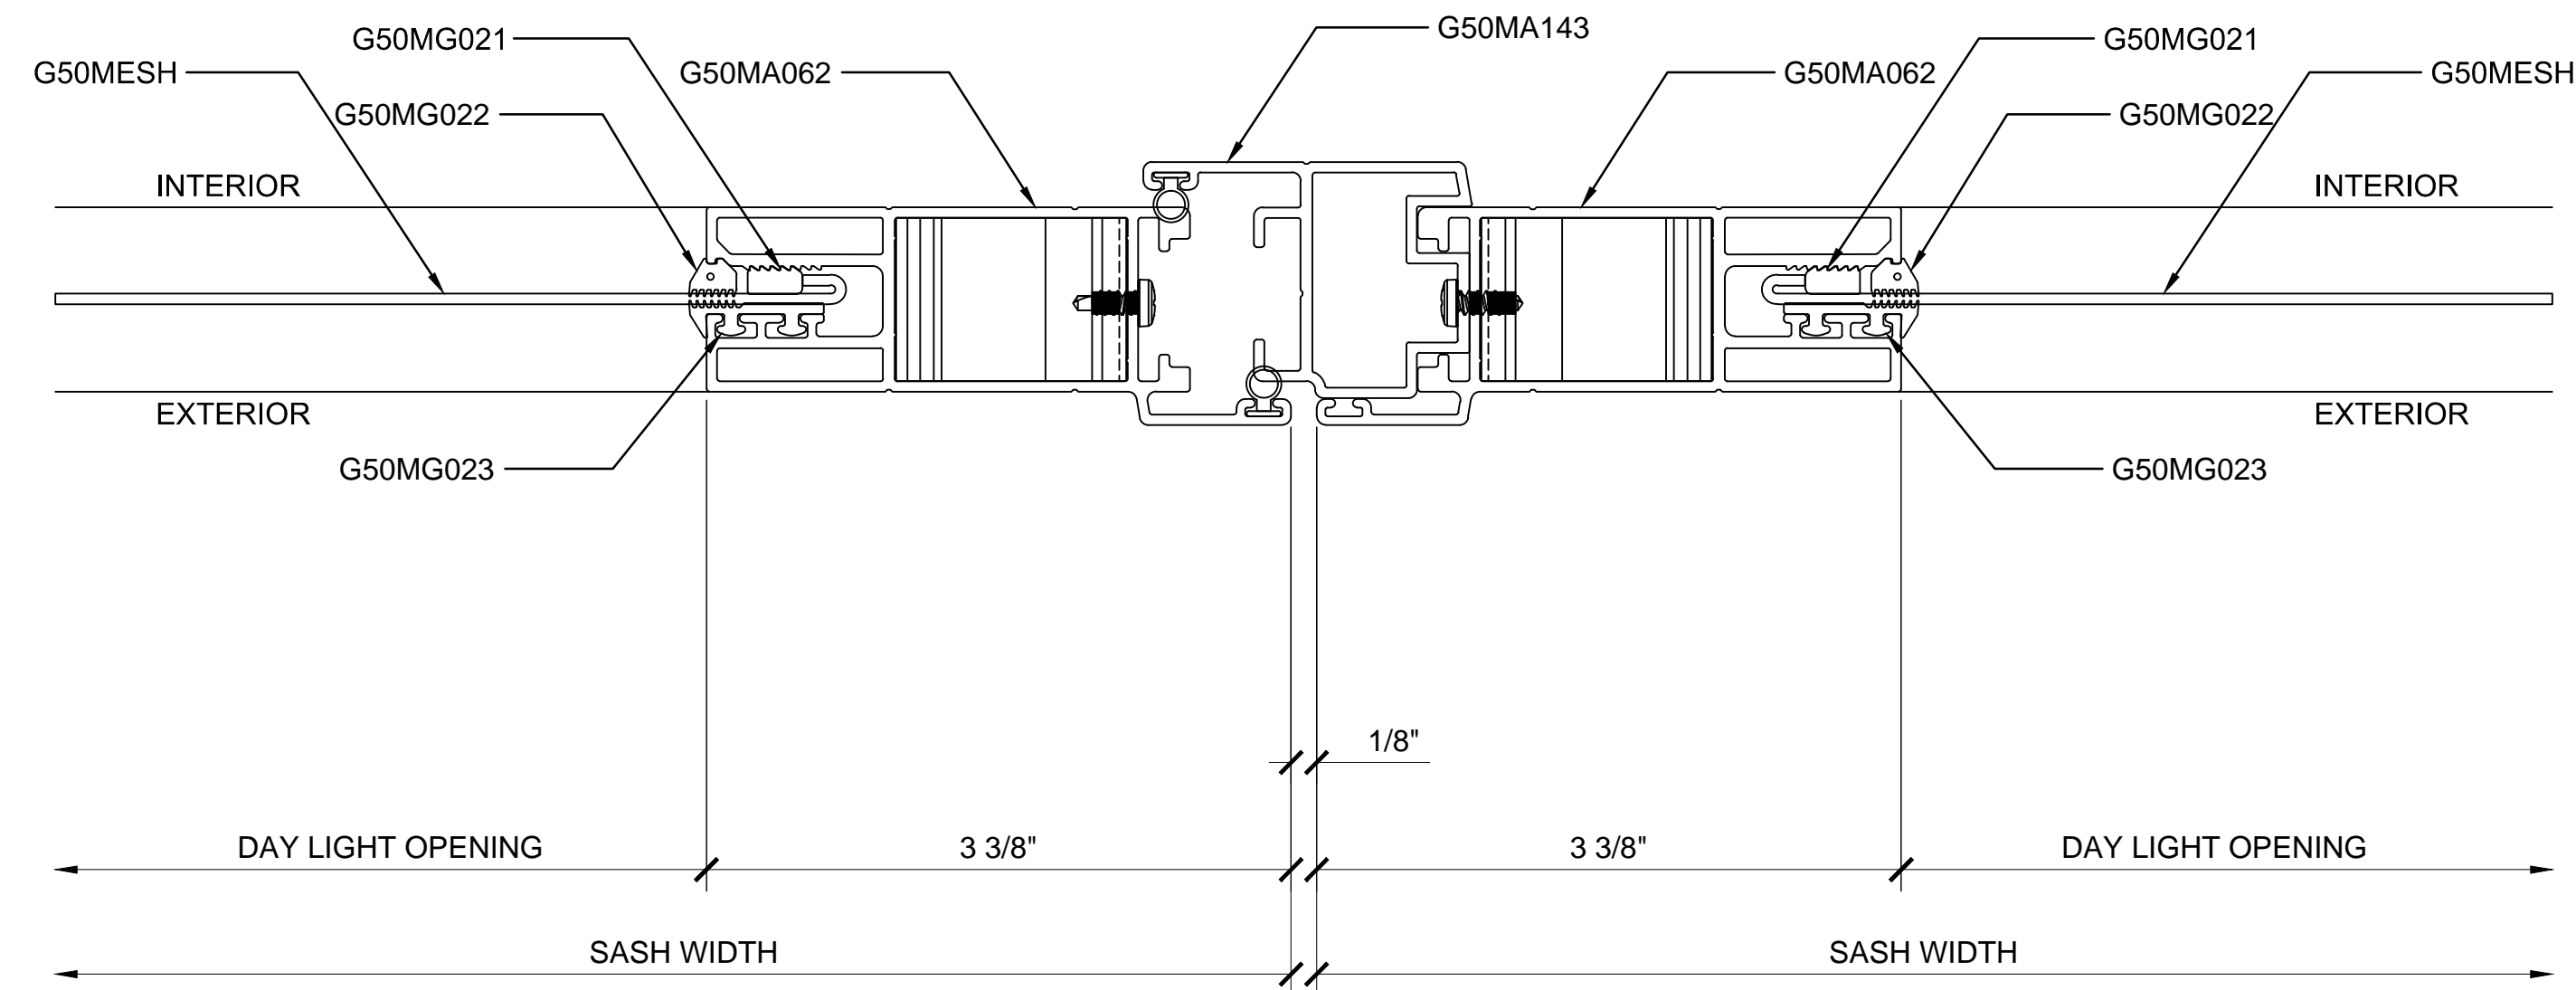

PREMIUM PIVOT FRENCH DOOR - 4 SIDED FRAME

DOOR SWING CHART

"INDUSTRY STANDARD" DOOR STYLES AND SWINGING DOOR PATTERNS

THERE ARE THREE BASIC DOOR STYLES TYPICALLY REFERRED TO THROUGHOUT THE INDUSTRY APPLICABLE TO THE CAMPBELL SECURITY SCREEN PROTECTIVE SECURITY SCREEN DOOR SYSTEMS. BY IDENTIFYING YOUR BASIC DOOR STYLE AND SWING, IT WILL HELP MAKE CLEAR WHAT YOUR INTENTIONS ARE FOR THE PARTICULAR PROJECT. FOR MORE INFORMATION PLEASE CONTACT US AT (800) 580-9997 OR FAX US AT (714) 375-7131.

① SECTION DETAIL AT HEAD

ARCH REF: N/A 1'-0"=1'-0"

② SECTION DETAIL AT SILL

ARCH REF: N/A 1'-0"=1'-0"

③ SECTION DETAIL AT MIDRAIL - OPTIONAL

ARCH REF: N/A 1'-0"=1'-0"

① SECTION DETAIL AT JAMB

ARCH REF: N/A

1'-0"=1'-0"

② SECTION DETAIL AT JAMB

ARCH REF: N/A

1'-0"=1'-0"

③ SECTION DETAIL AT JAMB

ARCH REF: N/A

1'-0"=1'-0"

PREMIUM PIVOT FRENCH DOOR WITH 4 SIDED FRAME DETAILS