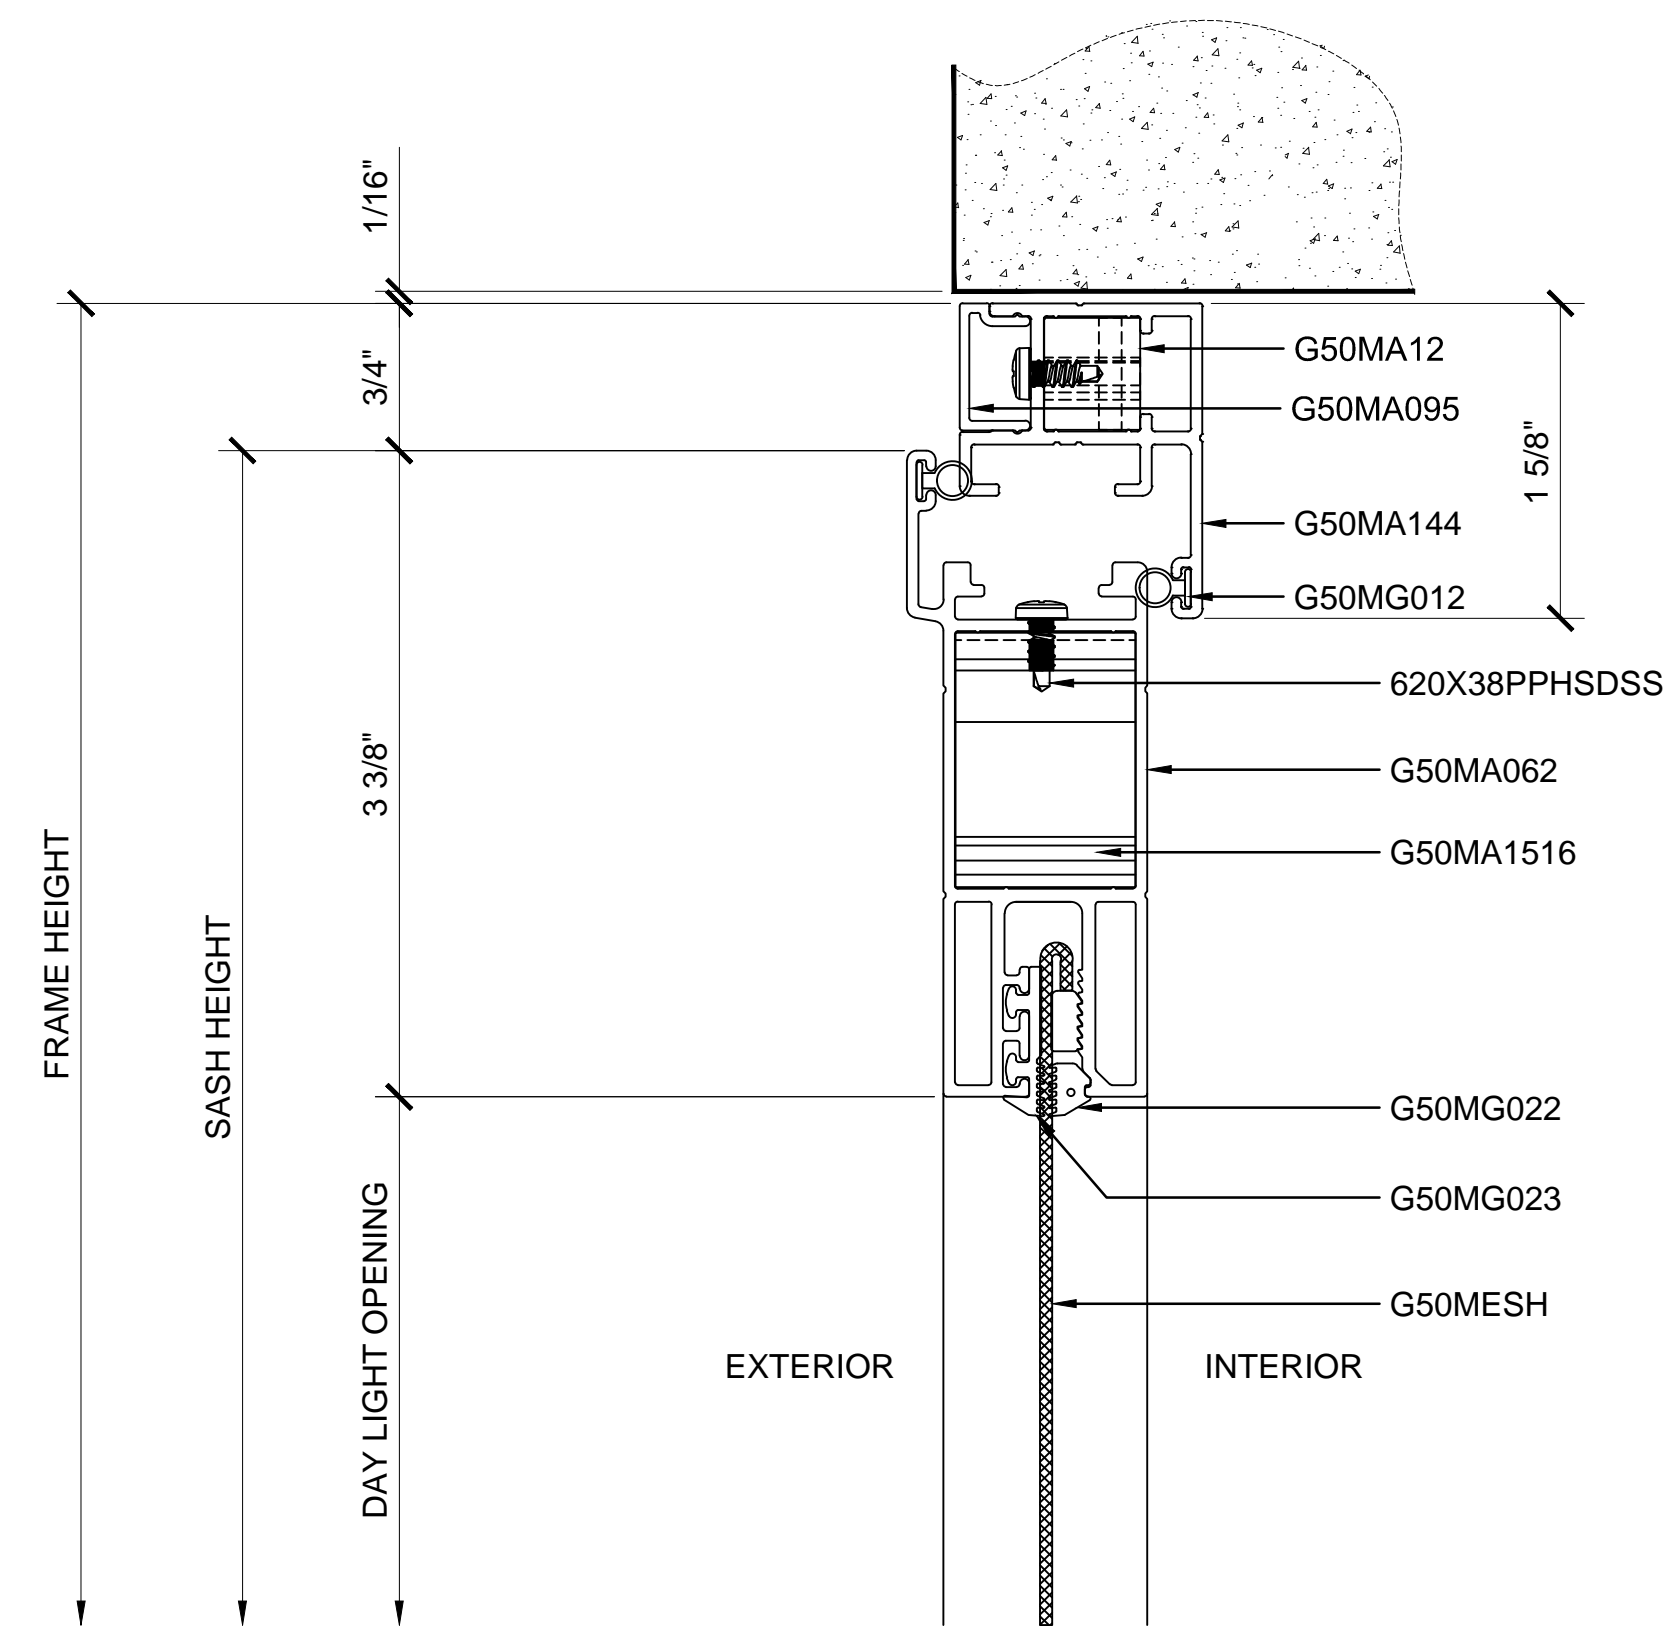

OPTIONS:
 KING LONG PINS HARDWARE - FRENCH DOORS ONLY
 MID-RAIL OPTIONS - VERTICAL AND HORIZONTAL (DETAIL A/1.03)
 INSIDE LEVER OPERATED LOCK
 TRIPLE POINT LOCKS

- COLOR OPTIONS:**
- WHITE
 - BLACK
 - BROWN
 - SAHARA BROWN
 - LIGHT GRAY
 - SILVER
 - ALMOND
 - BRONZE
 - SAHARA GRAY
 - CUSTOM

PREMIUM PIVOT FRENCH DOOR - 4 SIDED FRAME

DOOR SWING CHART

"INDUSTRY STANDARD" DOOR STYLES AND SWINGING DOOR PATTERNS

THERE ARE THREE BASIC DOOR STYLES TYPICALLY REFERRED TO THROUGHOUT THE INDUSTRY APPLICABLE TO THE CAMPBELL SECURITY SCREEN PROTECTIVE SECURITY SCREEN DOOR SYSTEMS. BY IDENTIFYING YOUR BASIC DOOR STYLE AND SWING, IT WILL HELP MAKE CLEAR WHAT YOUR INTENTIONS ARE FOR THE PARTICULAR PROJECT. FOR MORE INFORMATION PLEASE CONTACT US AT (800) 580-9997 OR FAX US AT (714) 375-7131.

① SECTION DETAIL AT HEAD

ARCH REF: N/A 1'-0"=1'-0"

② SECTION DETAIL AT SILL

ARCH REF: N/A 1'-0"=1'-0"

③ SECTION DETAIL AT MIDRAIL - OPTIONAL

ARCH REF: N/A 1'-0"=1'-0"

① SECTION DETAIL AT JAMB

ARCH REF: N/A

1'-0"=1'-0"

② SECTION DETAIL AT JAMB

ARCH REF: N/A

1'-0"=1'-0"

③ SECTION DETAIL AT JAMB

ARCH REF: N/A

1'-0"=1'-0"

PREMIUM PIVOT FRENCH DOOR WITH 4 SIDED FRAME DETAILS