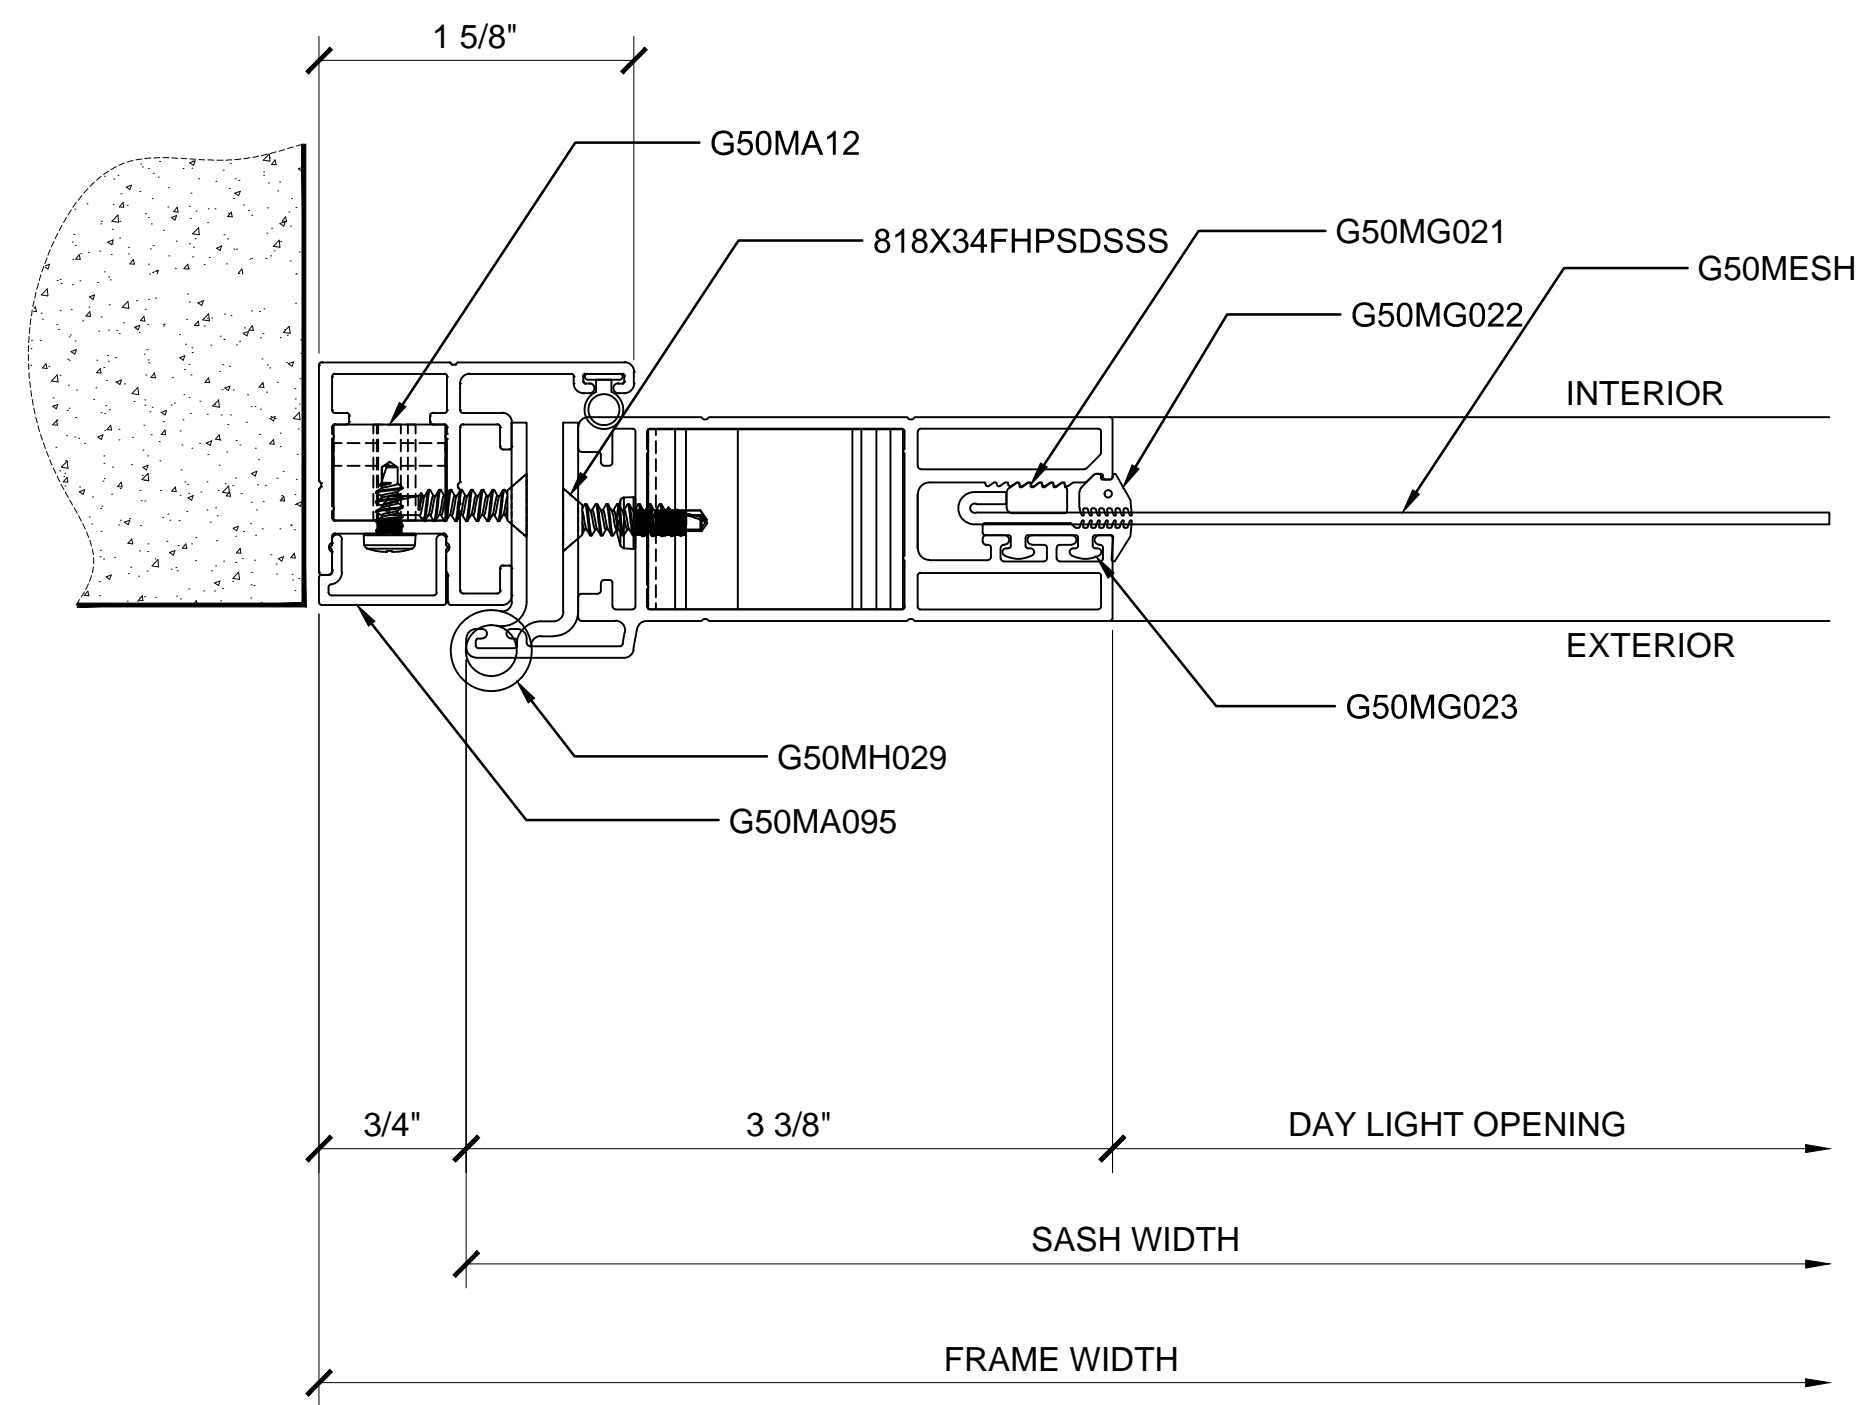

① SECTION DETAIL AT HEAD

ARCH REF: N/A 1'-0"=1'-0"

② SECTION DETAIL AT SILL

ARCH REF: N/A 1'-0"=1'-0"

③ SECTION DETAIL AT MIDRAIL - OPTIONAL

ARCH REF: N/A 1'-0"=1'-0"

① SECTION DETAIL AT JAMB

ARCH REF: N/A

1'-0"=1'-0"

② SECTION DETAIL AT JAMB

ARCH REF: N/A

1'-0"=1'-0"

③ SECTION DETAIL AT JAMB

ARCH REF: N/A

1'-0"=1'-0"

PREMIUM PIVOT FRENCH DOOR WITH 4 SIDED FRAME DETAILS