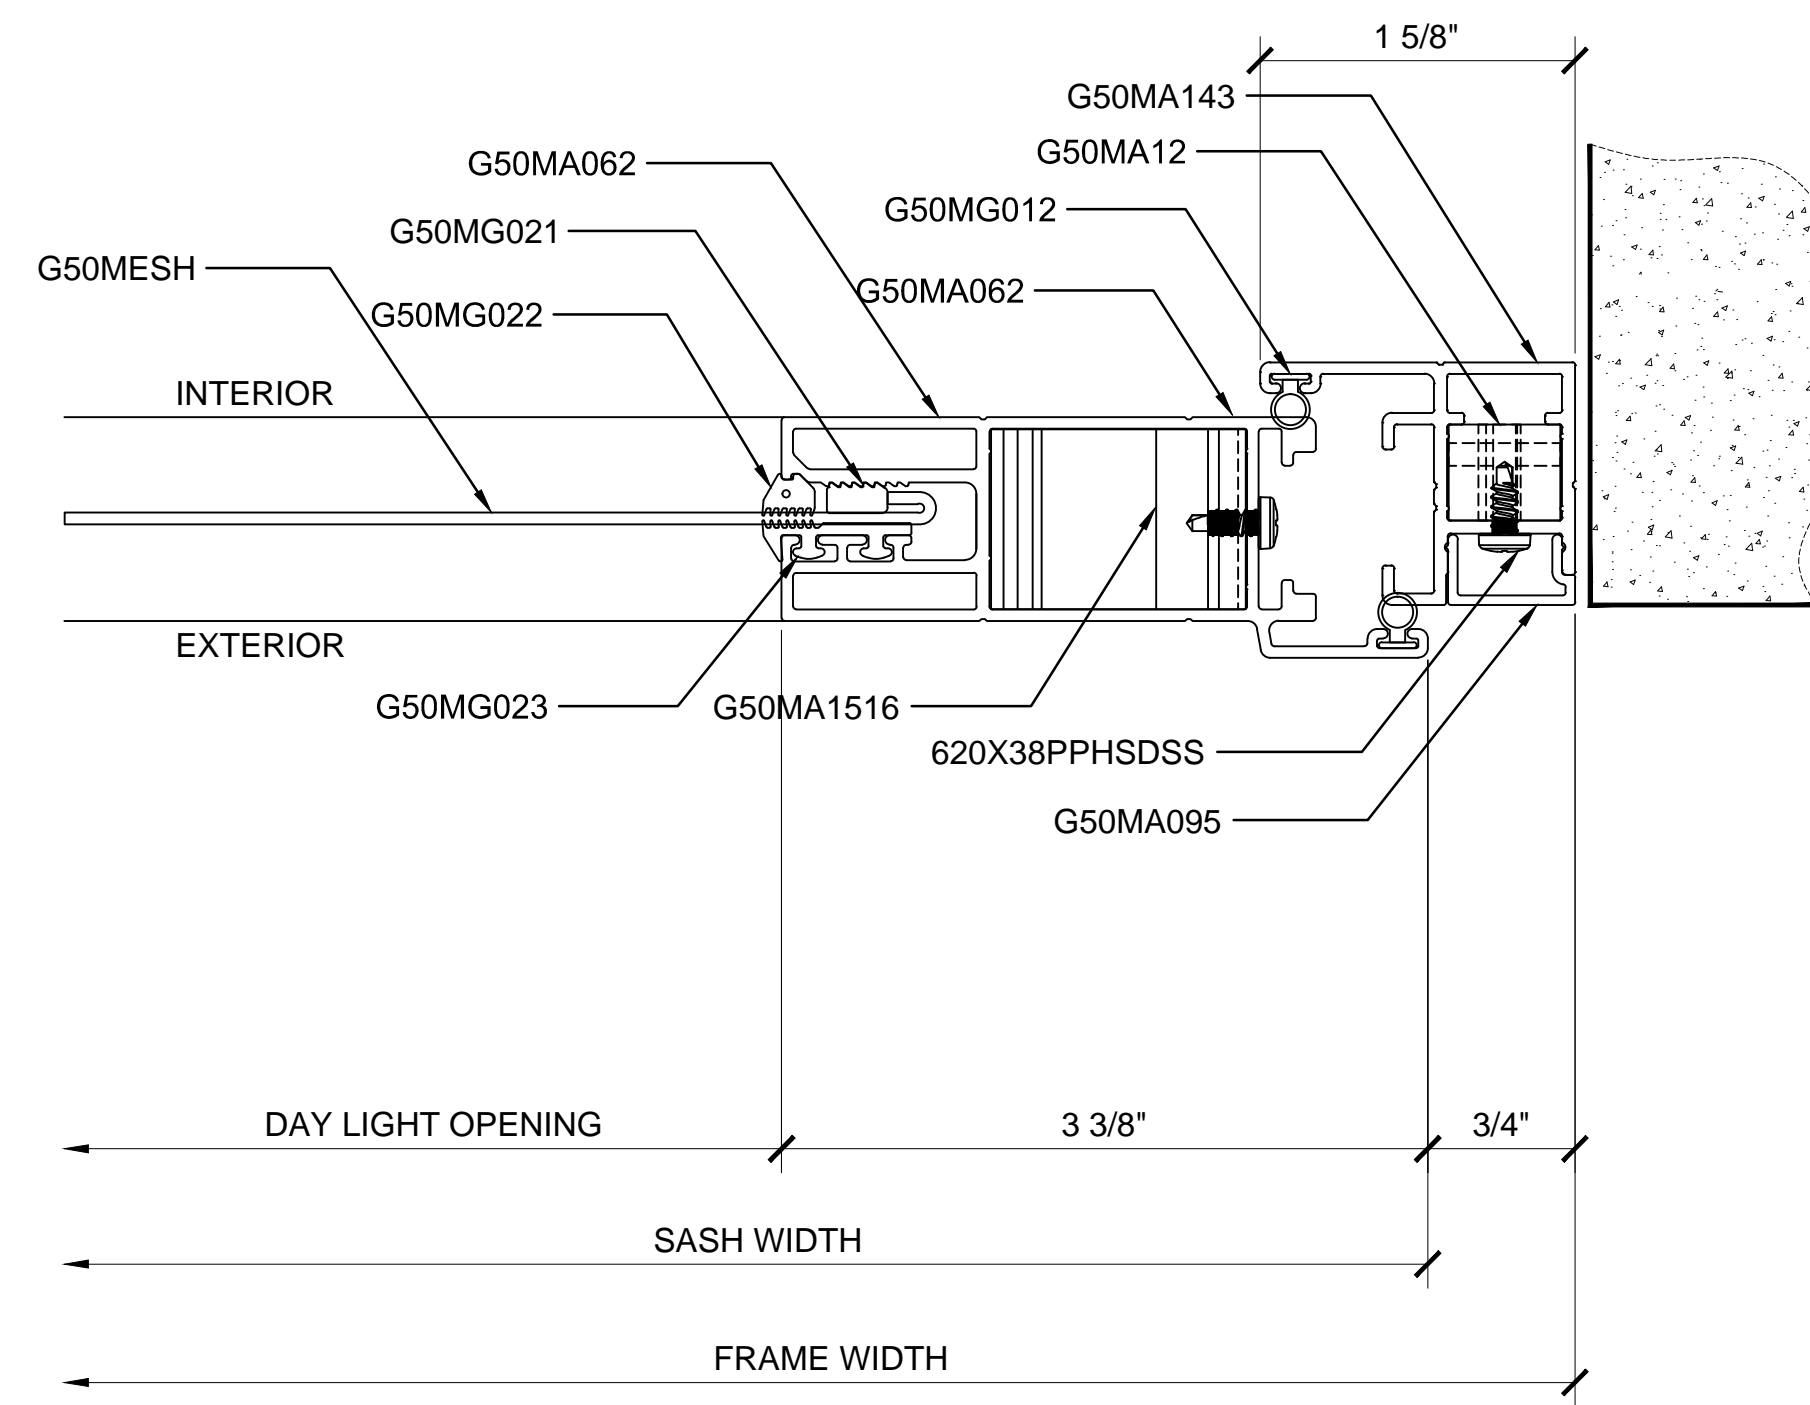

① SECTION DETAIL AT HEAD

ARCH REF: N/A 1'-0"=1'-0"

② SECTION DETAIL AT SILL

ARCH REF: N/A 1'-0"=1'-0"

③ SECTION DETAIL AT MIDRAIL - OPTIONAL

ARCH REF: N/A 1'-0"=1'-0"

① SECTION DETAIL AT JAMB

ARCH REF: N/A

1'-0"=1'-0"

② SECTION DETAIL AT JAMB

ARCH REF: N/A

1'-0"=1'-0"

③ SECTION DETAIL AT JAMB

ARCH REF: N/A

1'-0"=1'-0"

PREMIUM PIVOT FRENCH DOOR WITH 4 SIDED FRAME DETAILS