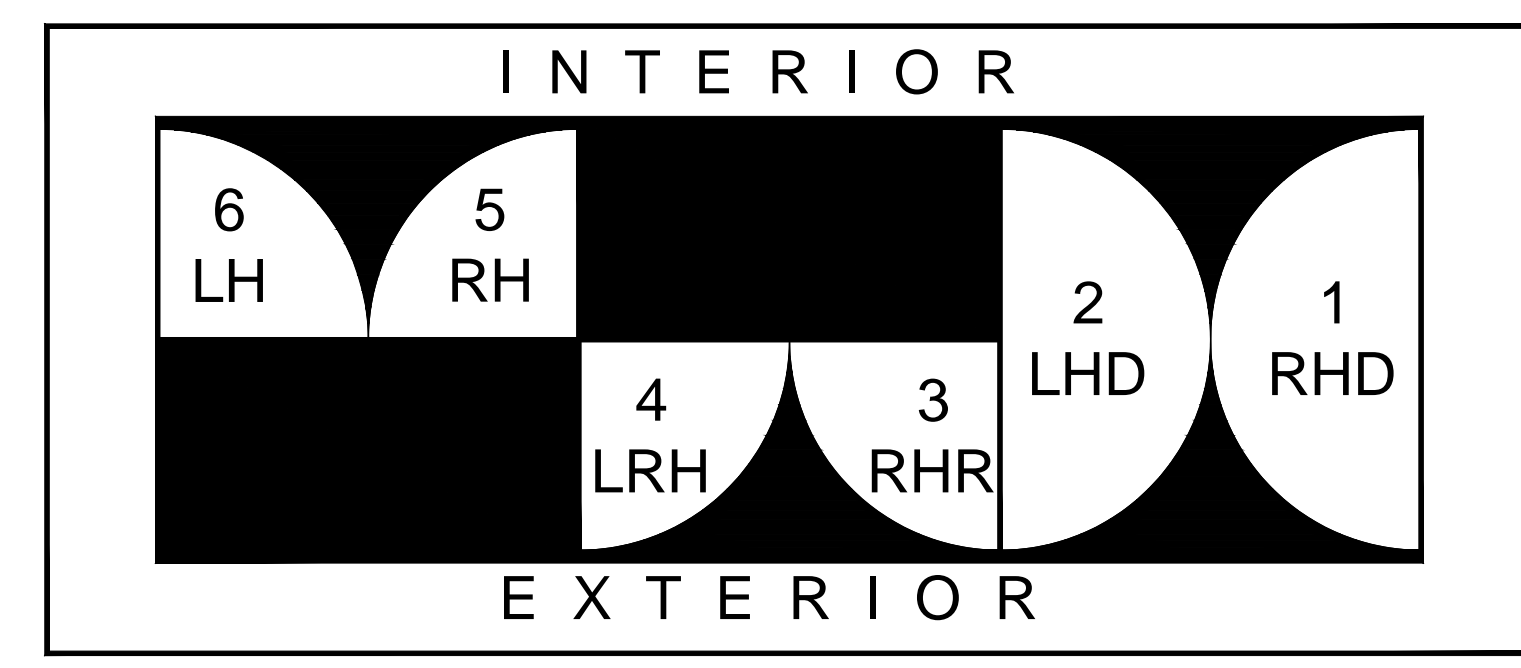

DOOR SWING CHART

"INDUSTRY STANDARD" DOOR STYLES AND SWINGING DOOR PATTERNS

THERE ARE THREE BASIC DOOR STYLES TYPICALLY REFERRED TO THROUGHOUT THE INDUSTRY APPLICABLE TO THE CAMPBELL SECURITY SCREEN PROTECTIVE SECURITY SCREEN DOOR SYSTEMS. BY IDENTIFYING YOUR BASIC DOOR STYLE AND SWING, IT WILL HELP MAKE CLEAR WHAT YOUR INTENTIONS ARE FOR THE PARTICULAR PROJECT. FOR MORE INFORMATION PLEASE CONTACT US AT (800) 580-9997 OR FAX US AT (714) 375-7131.