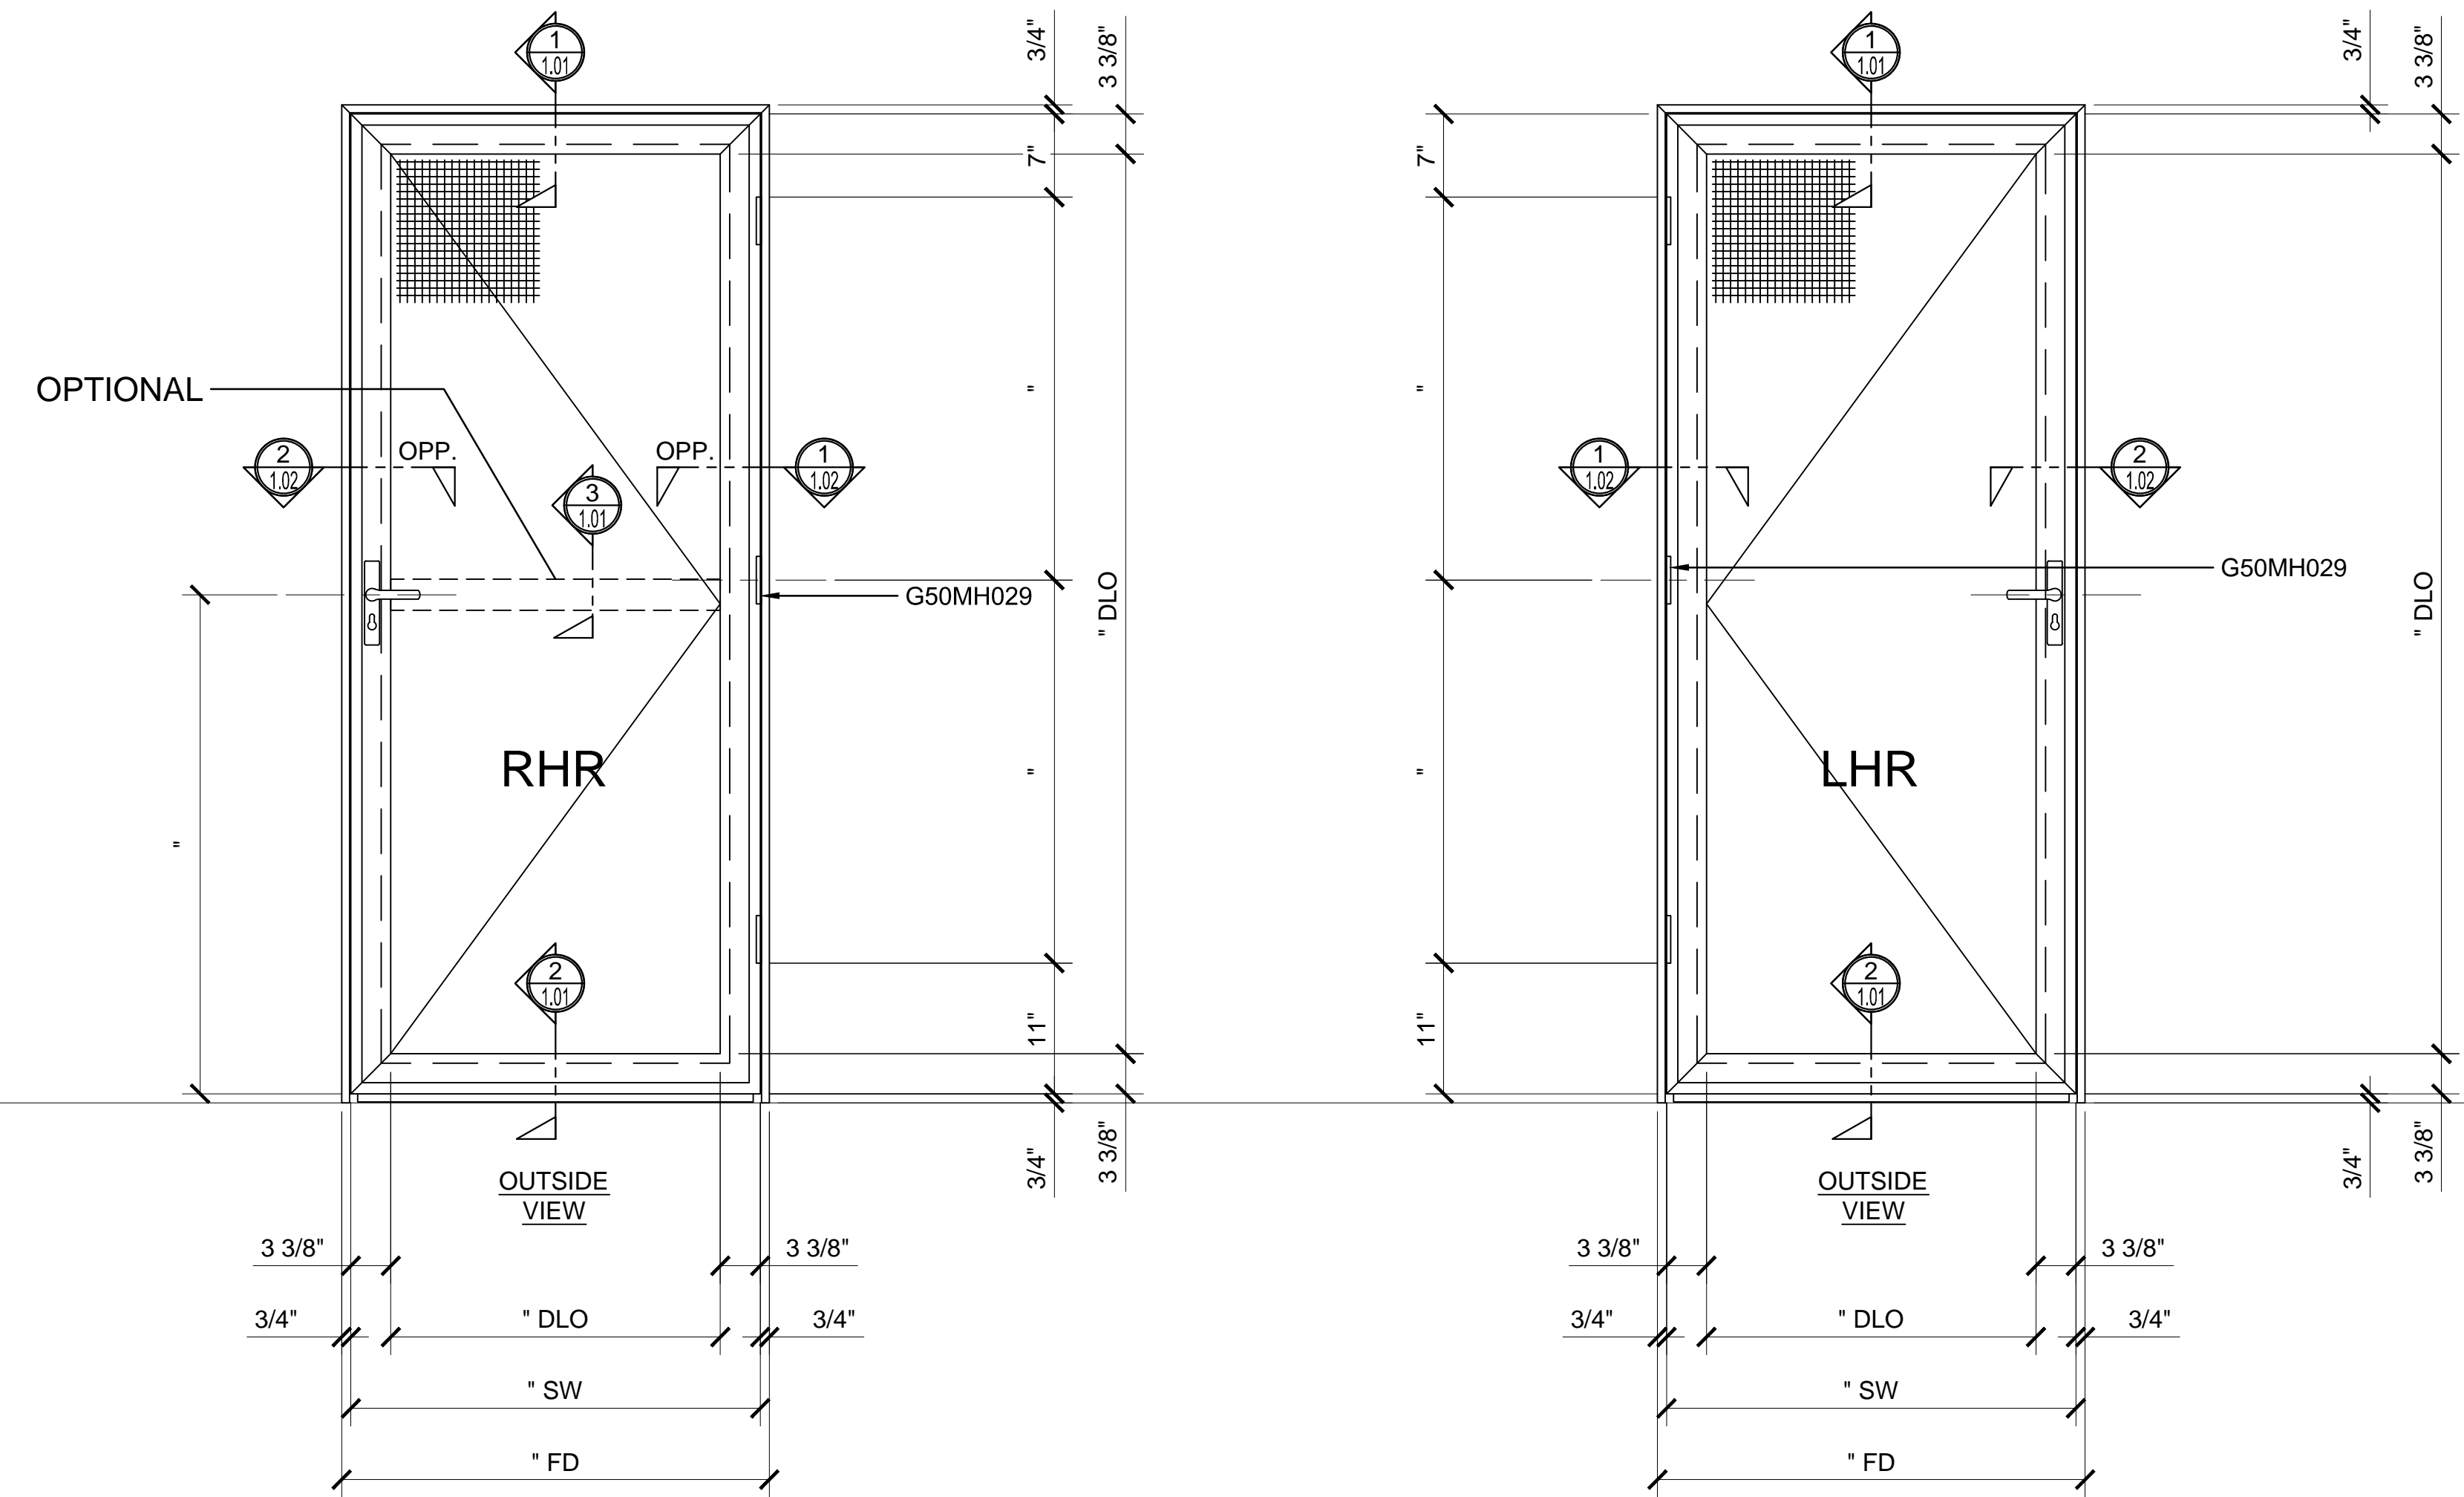

# CAMPBELL SECURITY SCREEN PREMIUM SERIES PROTECTIVE SECURITY DOOR

**CUSTOM DOOR (HEIGHT) GUIDELINES:**  
 PREMIUM HINGED 3 SIDED = 21.17" RECOMMENDED MIN HEIGHT  
 PREMIUM FRENCH 3 SIDED=210.14" RECOMMENDED MAX  
**HEIGHT CUSTOM DOOR (WIDTH) GUIDELINES:**  
 PREMIUM HINGED 3 SIDED =13.29" RECOMMENDED MIN WIDTH  
 PREMIUM FRENCH 3 SIDED = 80.22" RECOMMENDED MAXWIDTH

**OPTIONS:**  
 MID-RAIL OPTIONS - VERTICAL AND HORIZONTAL (DETAIL 3/1.01)  
 INSIDE LEVER OPERATED LOCK  
 TRIPLE POINT LOCKS

- COLOR OPTIONS:**
- WHITE
  - BLACK
  - BROWN
  - SAHARA BROWN
  - LIGHT GRAY
  - SILVER
  - ALMOND
  - BRONZE
  - SAHARA GRAY
  - CUSTOM

**1 SECTION DETAIL AT HEAD**  
 ARCH REF: N/A 1'-0"=1'-0"

**2 SECTION DETAIL AT SILL**  
 ARCH REF: N/A 1'-0"=1'-0"

**3 SECTION DETAIL AT MIDRAIL - OPTIONAL**  
 ARCH REF: N/A 1'-0"=1'-0"

**PREMIUM PIVOT DOOR WITH 3 SIDED FRAME DETAILS**

① SECTION DETAIL AT JAMB

ARCH REF: N/A

1'-0"=1'-0"

② SECTION DETAIL AT JAMB

ARCH REF: N/A

1'-0"=1'-0"