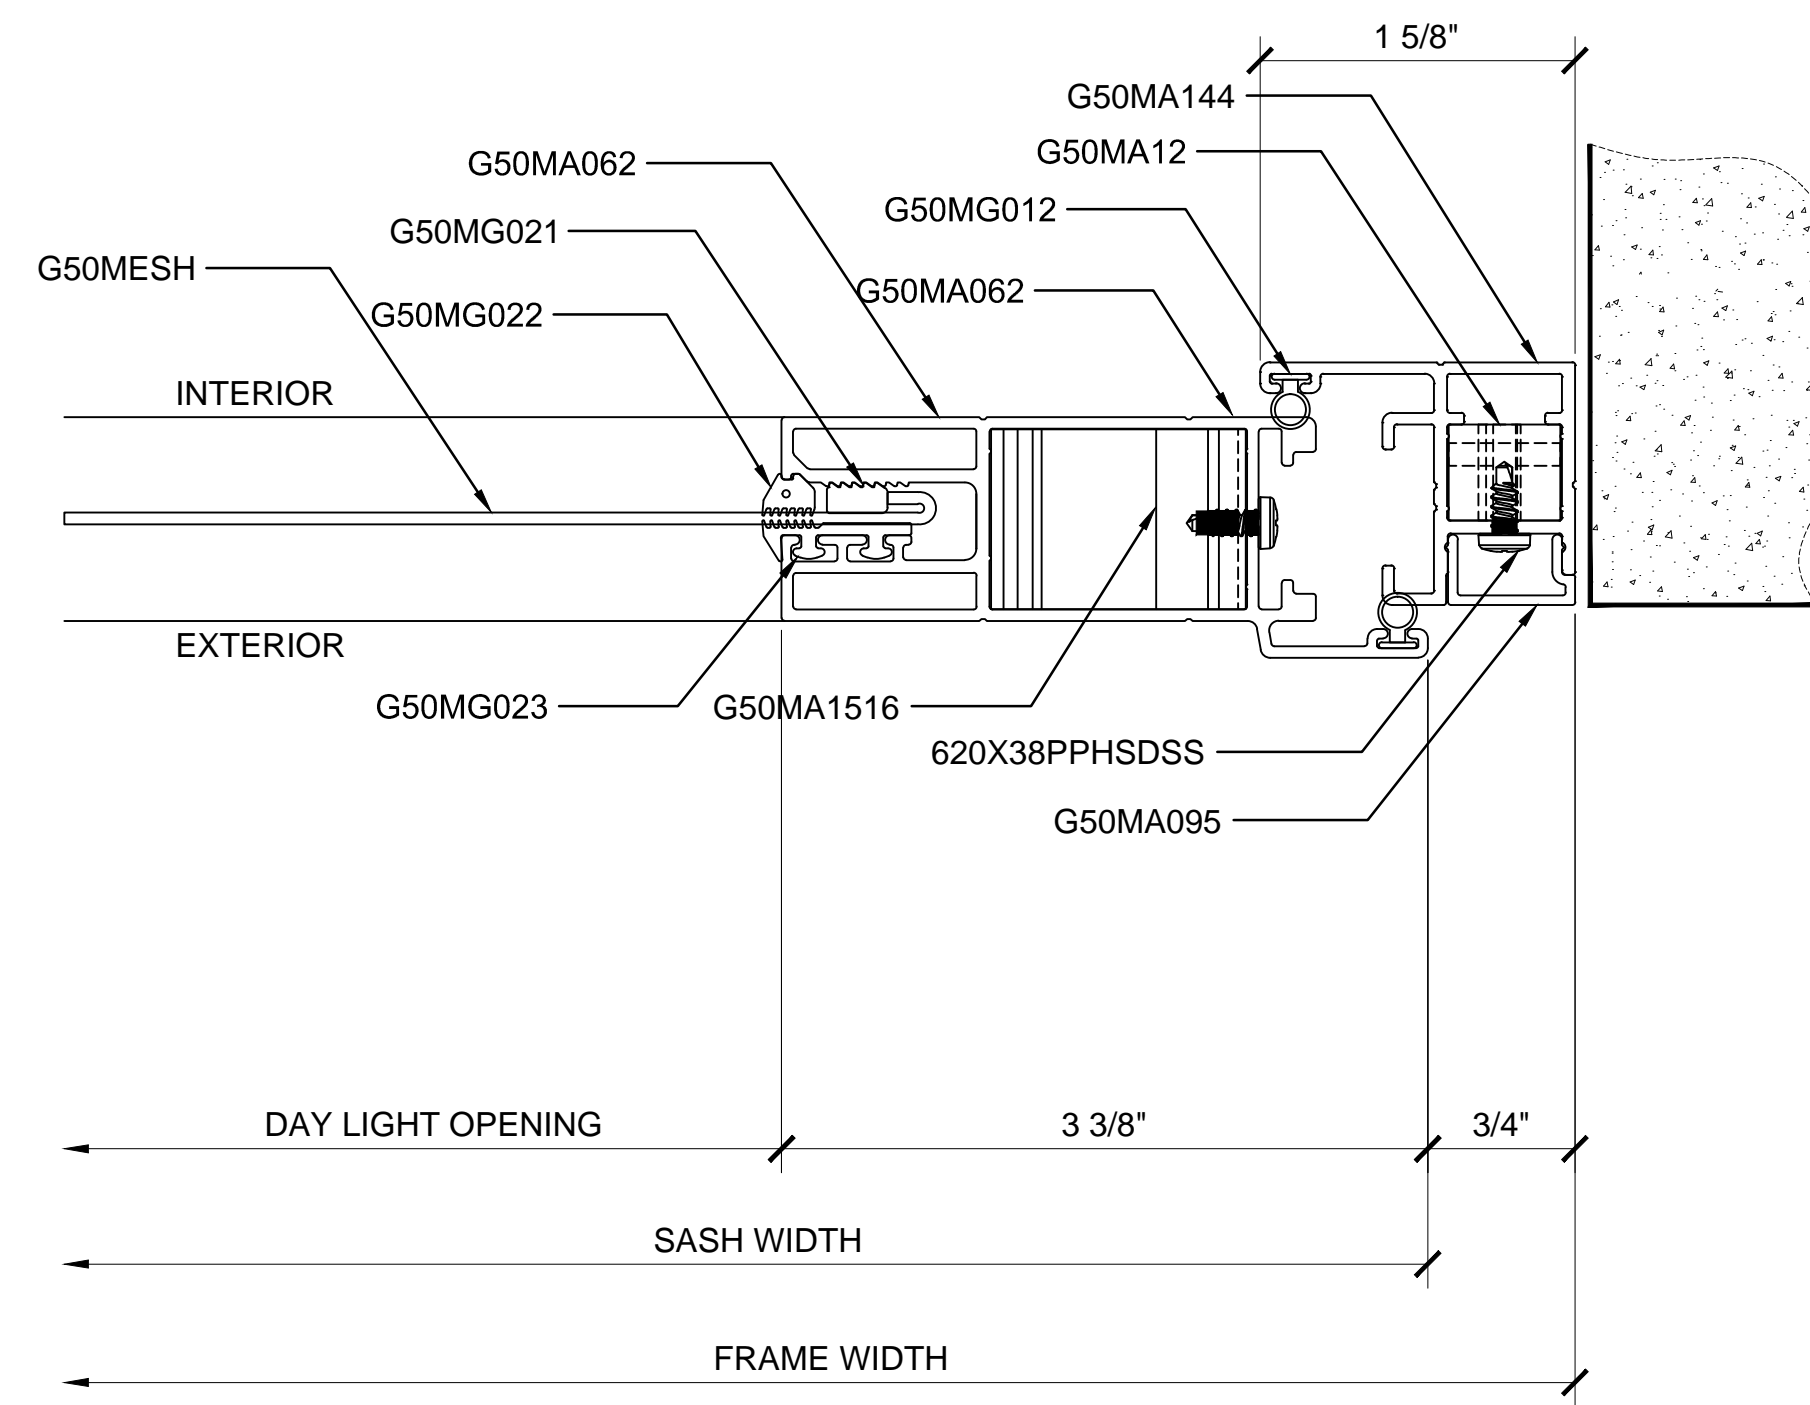

**1 SECTION DETAIL AT HEAD**  
 ARCH REF: N/A 1'-0"=1'-0"

**2 SECTION DETAIL AT SILL**  
 ARCH REF: N/A 1'-0"=1'-0"

**3 SECTION DETAIL AT MIDRAIL - OPTIONAL**  
 ARCH REF: N/A 1'-0"=1'-0"

**PREMIUM PIVOT DOOR WITH 3 SIDED FRAME DETAILS**

① SECTION DETAIL AT JAMB

ARCH REF: N/A

1'-0"=1'-0"

② SECTION DETAIL AT JAMB

ARCH REF: N/A

1'-0"=1'-0"