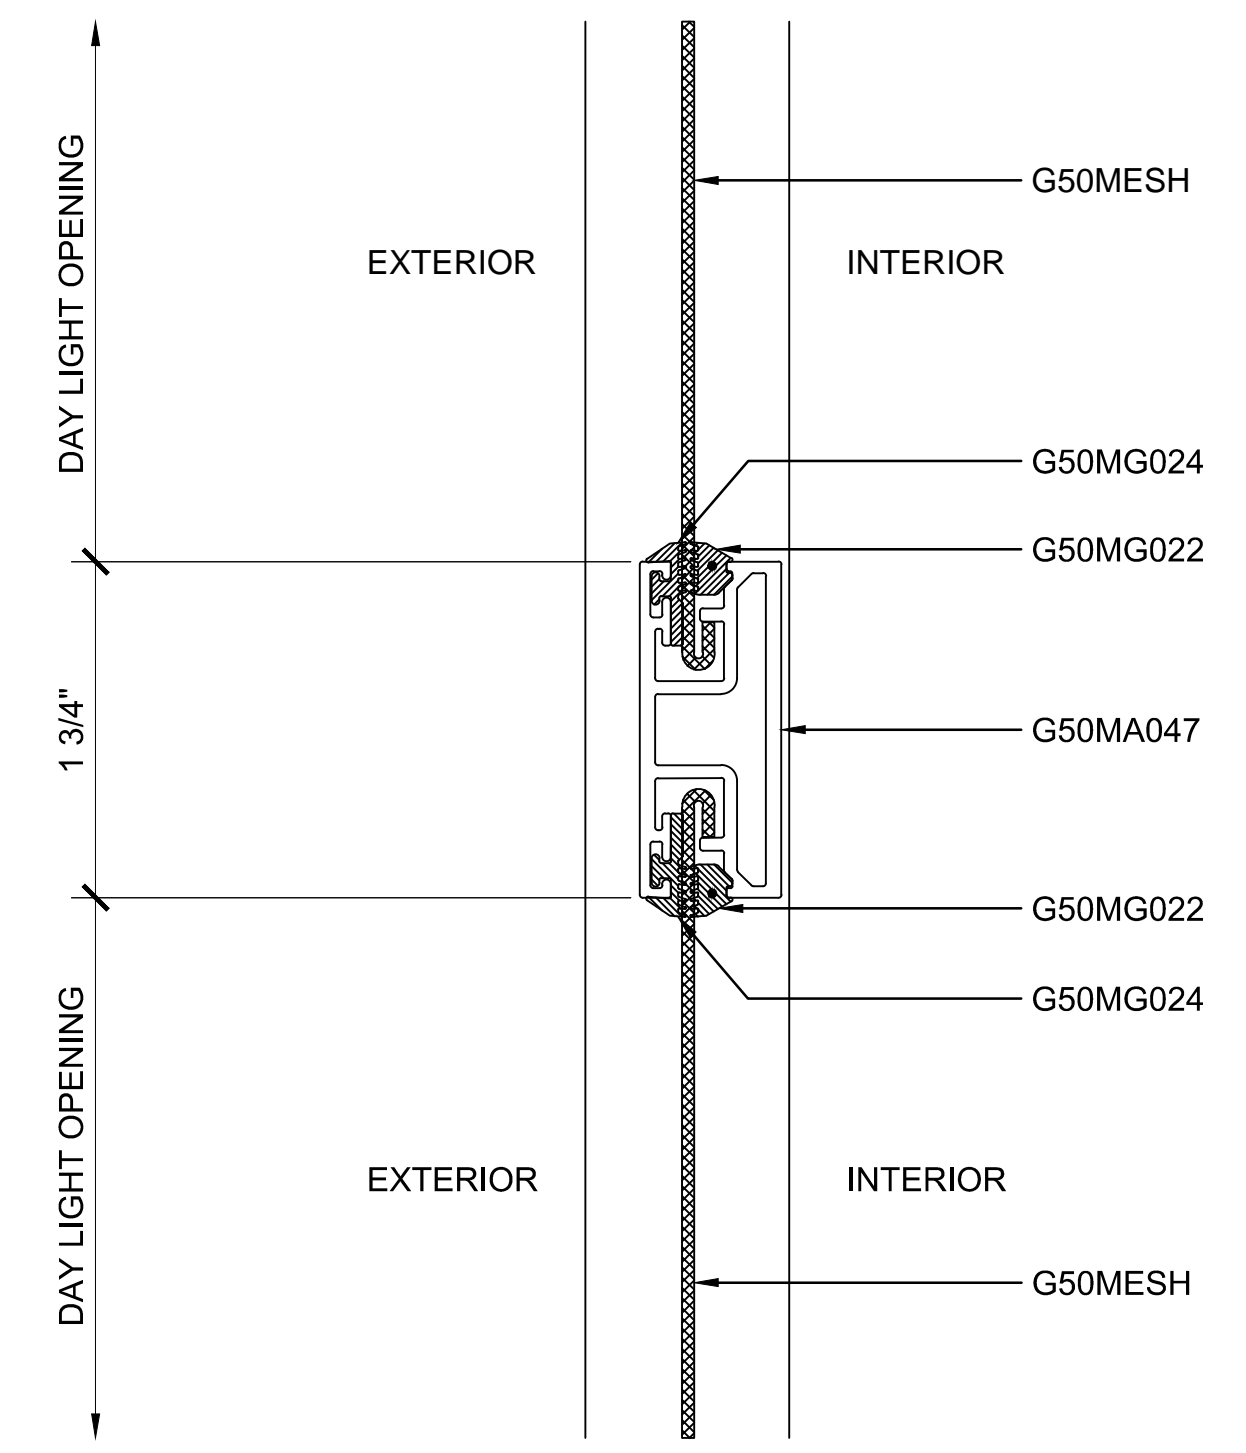

**OPTIONS:**  
 MID-RAIL OPTIONS - VERTICAL AND HORIZONTAL (DETAIL 3/1.01)  
 INSIDE LEVER OPERATED LOCK  
 TRIPLE POINT LOCKS

- COLOR OPTIONS:**
- WHITE
  - BLACK
  - BROWN
  - SAHARA BROWN
  - LIGHT GRAY
  - SILVER
  - ALMOND
  - BRONZE
  - SAHARA GRAY
  - CUSTOM

PREMIUM PIVOT DOOR - 3 SIDED FRAME (SHOWN RHR & LHR SWING)

**DOOR SWING CHART**

**"INDUSTRY STANDARD" DOOR STYLES AND SWINGING DOOR PATTERNS**

THERE ARE THREE BASIC DOOR STYLES TYPICALLY REFERRED TO THROUGHOUT THE INDUSTRY APPLICABLE TO THE CAMPBELL SECURITY SCREEN PROTECTIVE SECURITY SCREEN DOOR SYSTEMS. BY IDENTIFYING YOUR BASIC DOOR STYLE AND SWING, IT WILL HELP MAKE CLEAR WHAT YOUR INTENTIONS ARE FOR THE PARTICULAR PROJECT. FOR MORE INFORMATION PLEASE CONTACT US AT(800) 580-9997 OR FAX US AT (714) 375-7131.

**1 SECTION DETAIL AT HEAD**  
 ARCH REF: N/A 1'-0"=1'-0"

**2 SECTION DETAIL AT SILL**  
 ARCH REF: N/A 1'-0"=1'-0"

**3 SECTION DETAIL AT MIDRAIL - OPTIONAL**  
 ARCH REF: N/A 1'-0"=1'-0"

**PREMIUM PIVOT DOOR WITH 3 SIDED FRAME DETAILS**

① SECTION DETAIL AT JAMB

ARCH REF: N/A

1'-0"=1'-0"

② SECTION DETAIL AT JAMB

ARCH REF: N/A

1'-0"=1'-0"