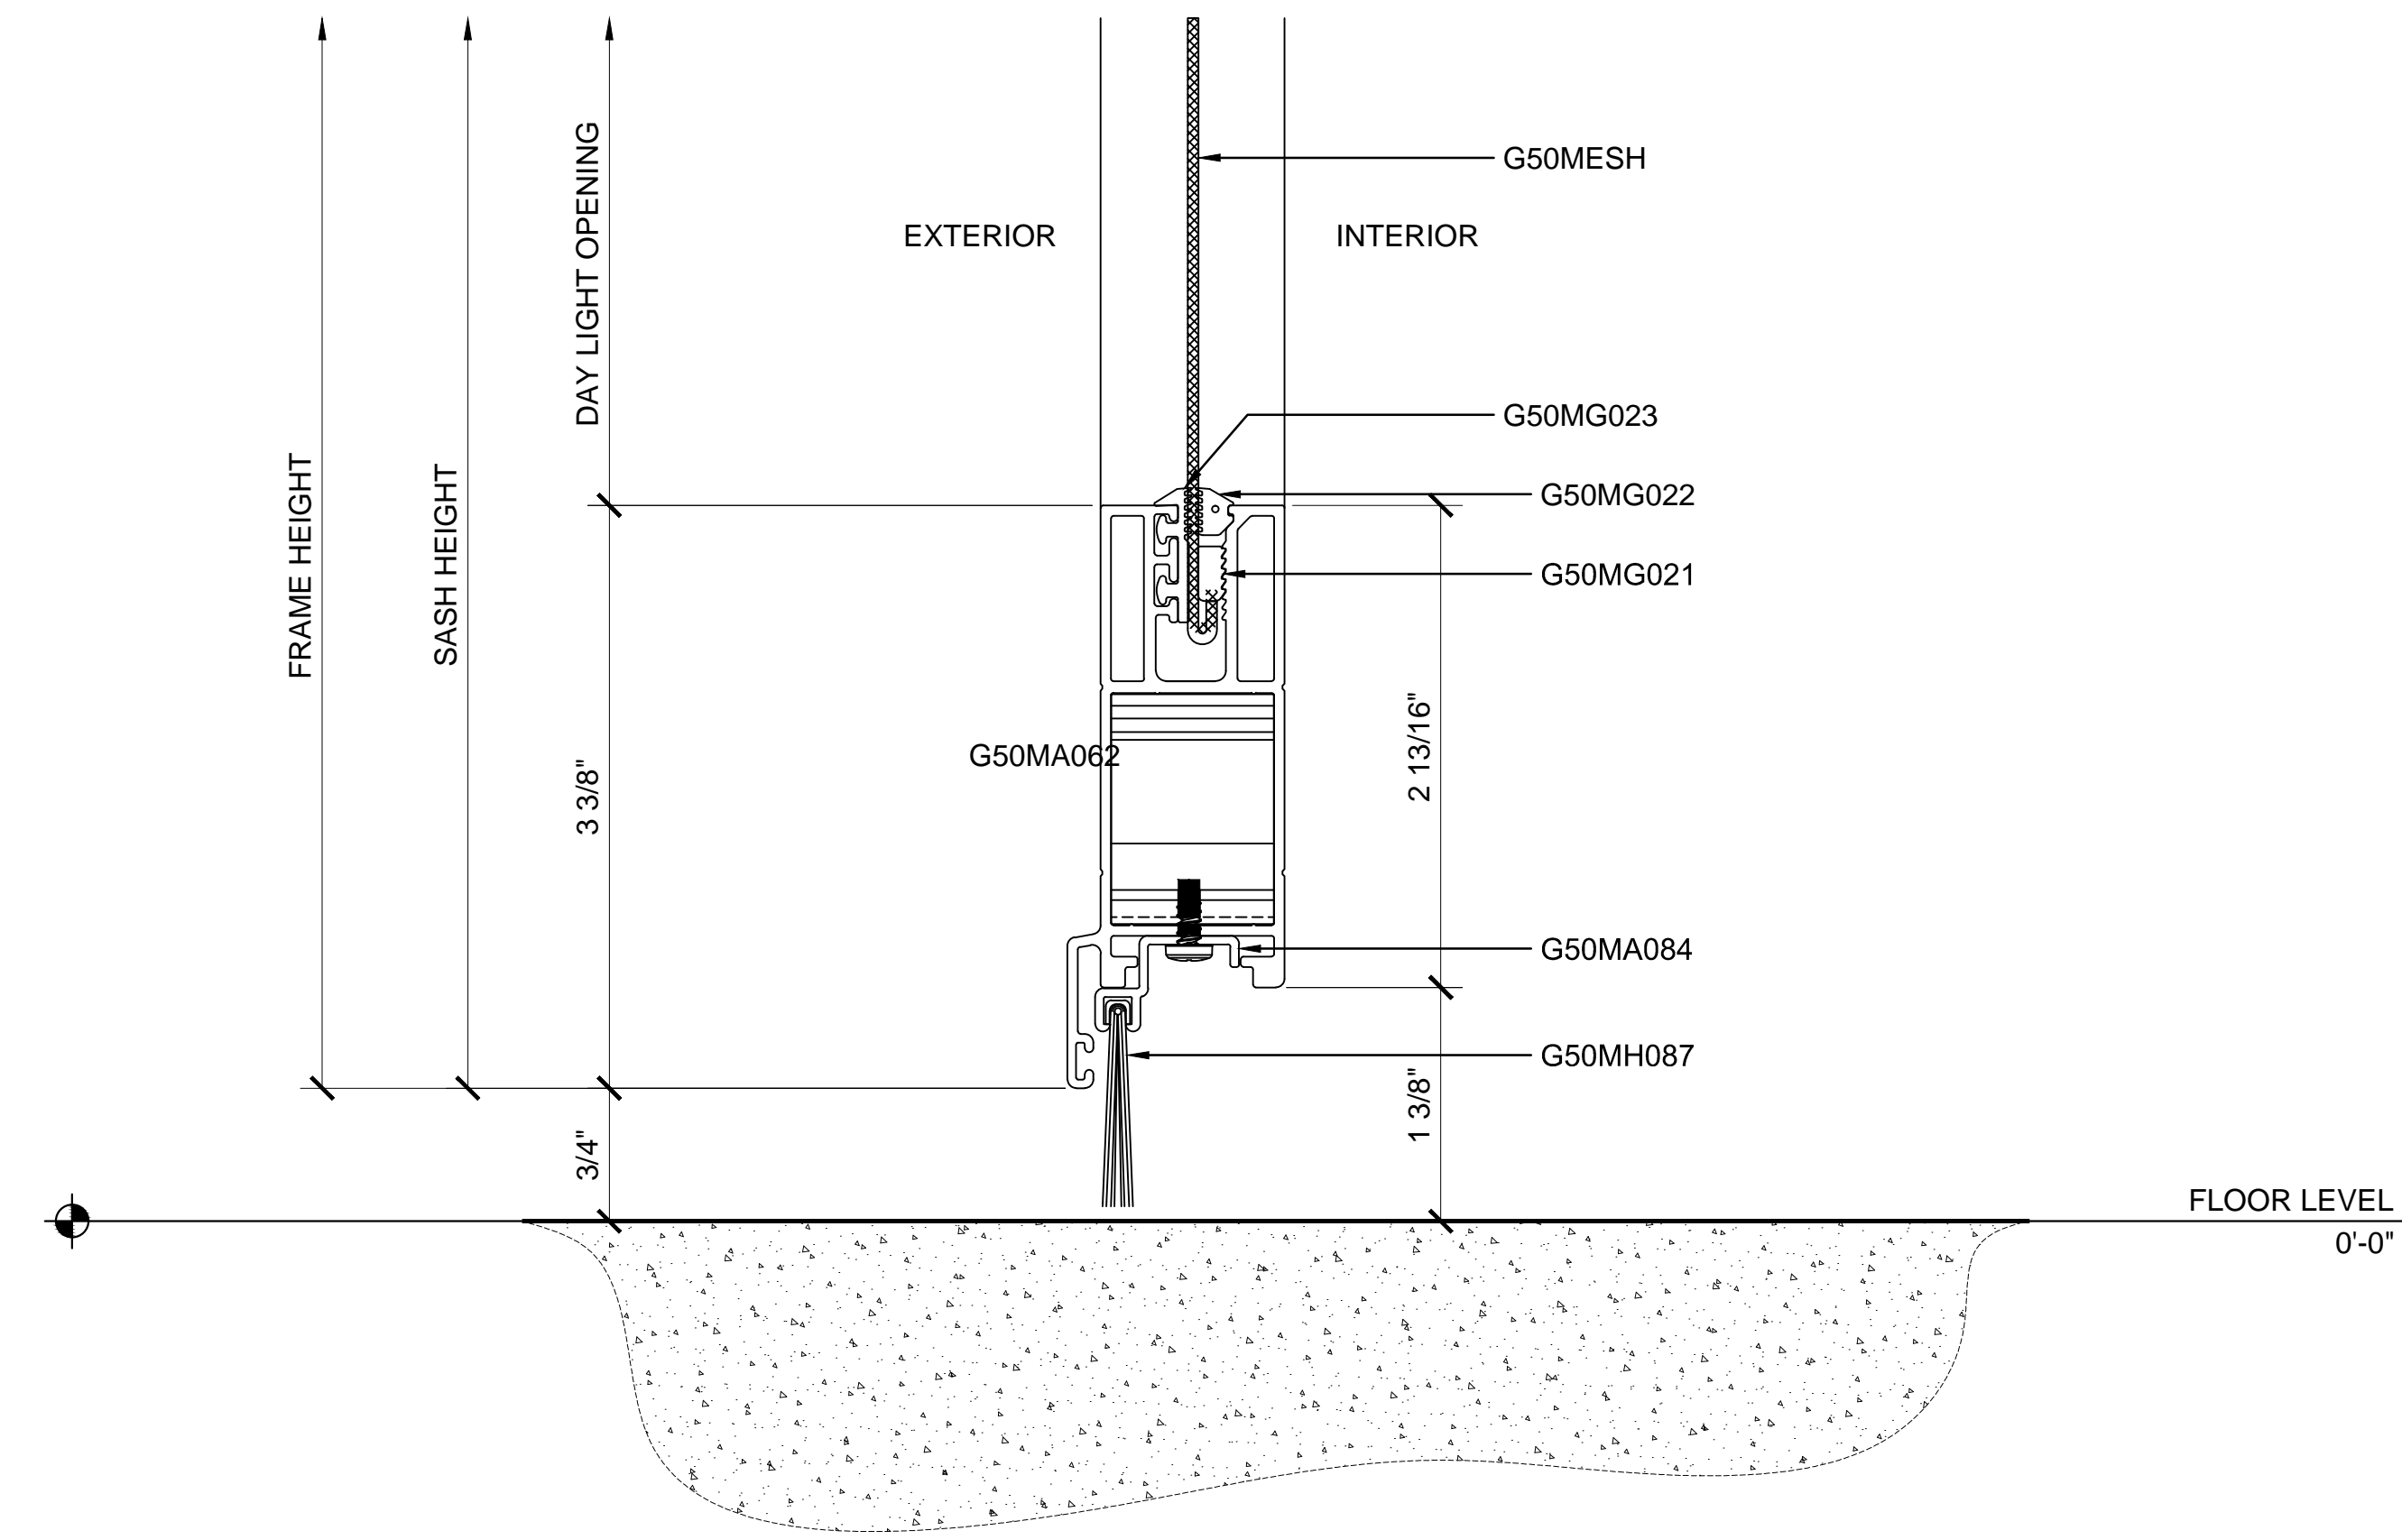

PREMIUM PIVOT DOOR - 3 SIDED FRAME (SHOWN RHR & LHR SWING)

**DOOR SWING CHART**

**"INDUSTRY STANDARD" DOOR STYLES AND SWINGING DOOR PATTERNS**

THERE ARE THREE BASIC DOOR STYLES TYPICALLY REFERRED TO THROUGHOUT THE INDUSTRY APPLICABLE TO THE CAMPBELL SECURITY SCREEN PROTECTIVE SECURITY SCREEN DOOR SYSTEMS. BY IDENTIFYING YOUR BASIC DOOR STYLE AND SWING, IT WILL HELP MAKE CLEAR WHAT YOUR INTENTIONS ARE FOR THE PARTICULAR PROJECT. FOR MORE INFORMATION PLEASE CONTACT US AT(800) 580-9997 OR FAX US AT (714) 375-7131.

**1 SECTION DETAIL AT HEAD**  
 ARCH REF: N/A 1'-0"=1'-0"

**2 SECTION DETAIL AT SILL**  
 ARCH REF: N/A 1'-0"=1'-0"

**3 SECTION DETAIL AT MIDRAIL - OPTIONAL**  
 ARCH REF: N/A 1'-0"=1'-0"

**PREMIUM PIVOT DOOR WITH 3 SIDED FRAME DETAILS**

① SECTION DETAIL AT JAMB

ARCH REF: N/A

1'-0"=1'-0"

② SECTION DETAIL AT JAMB

ARCH REF: N/A

1'-0"=1'-0"