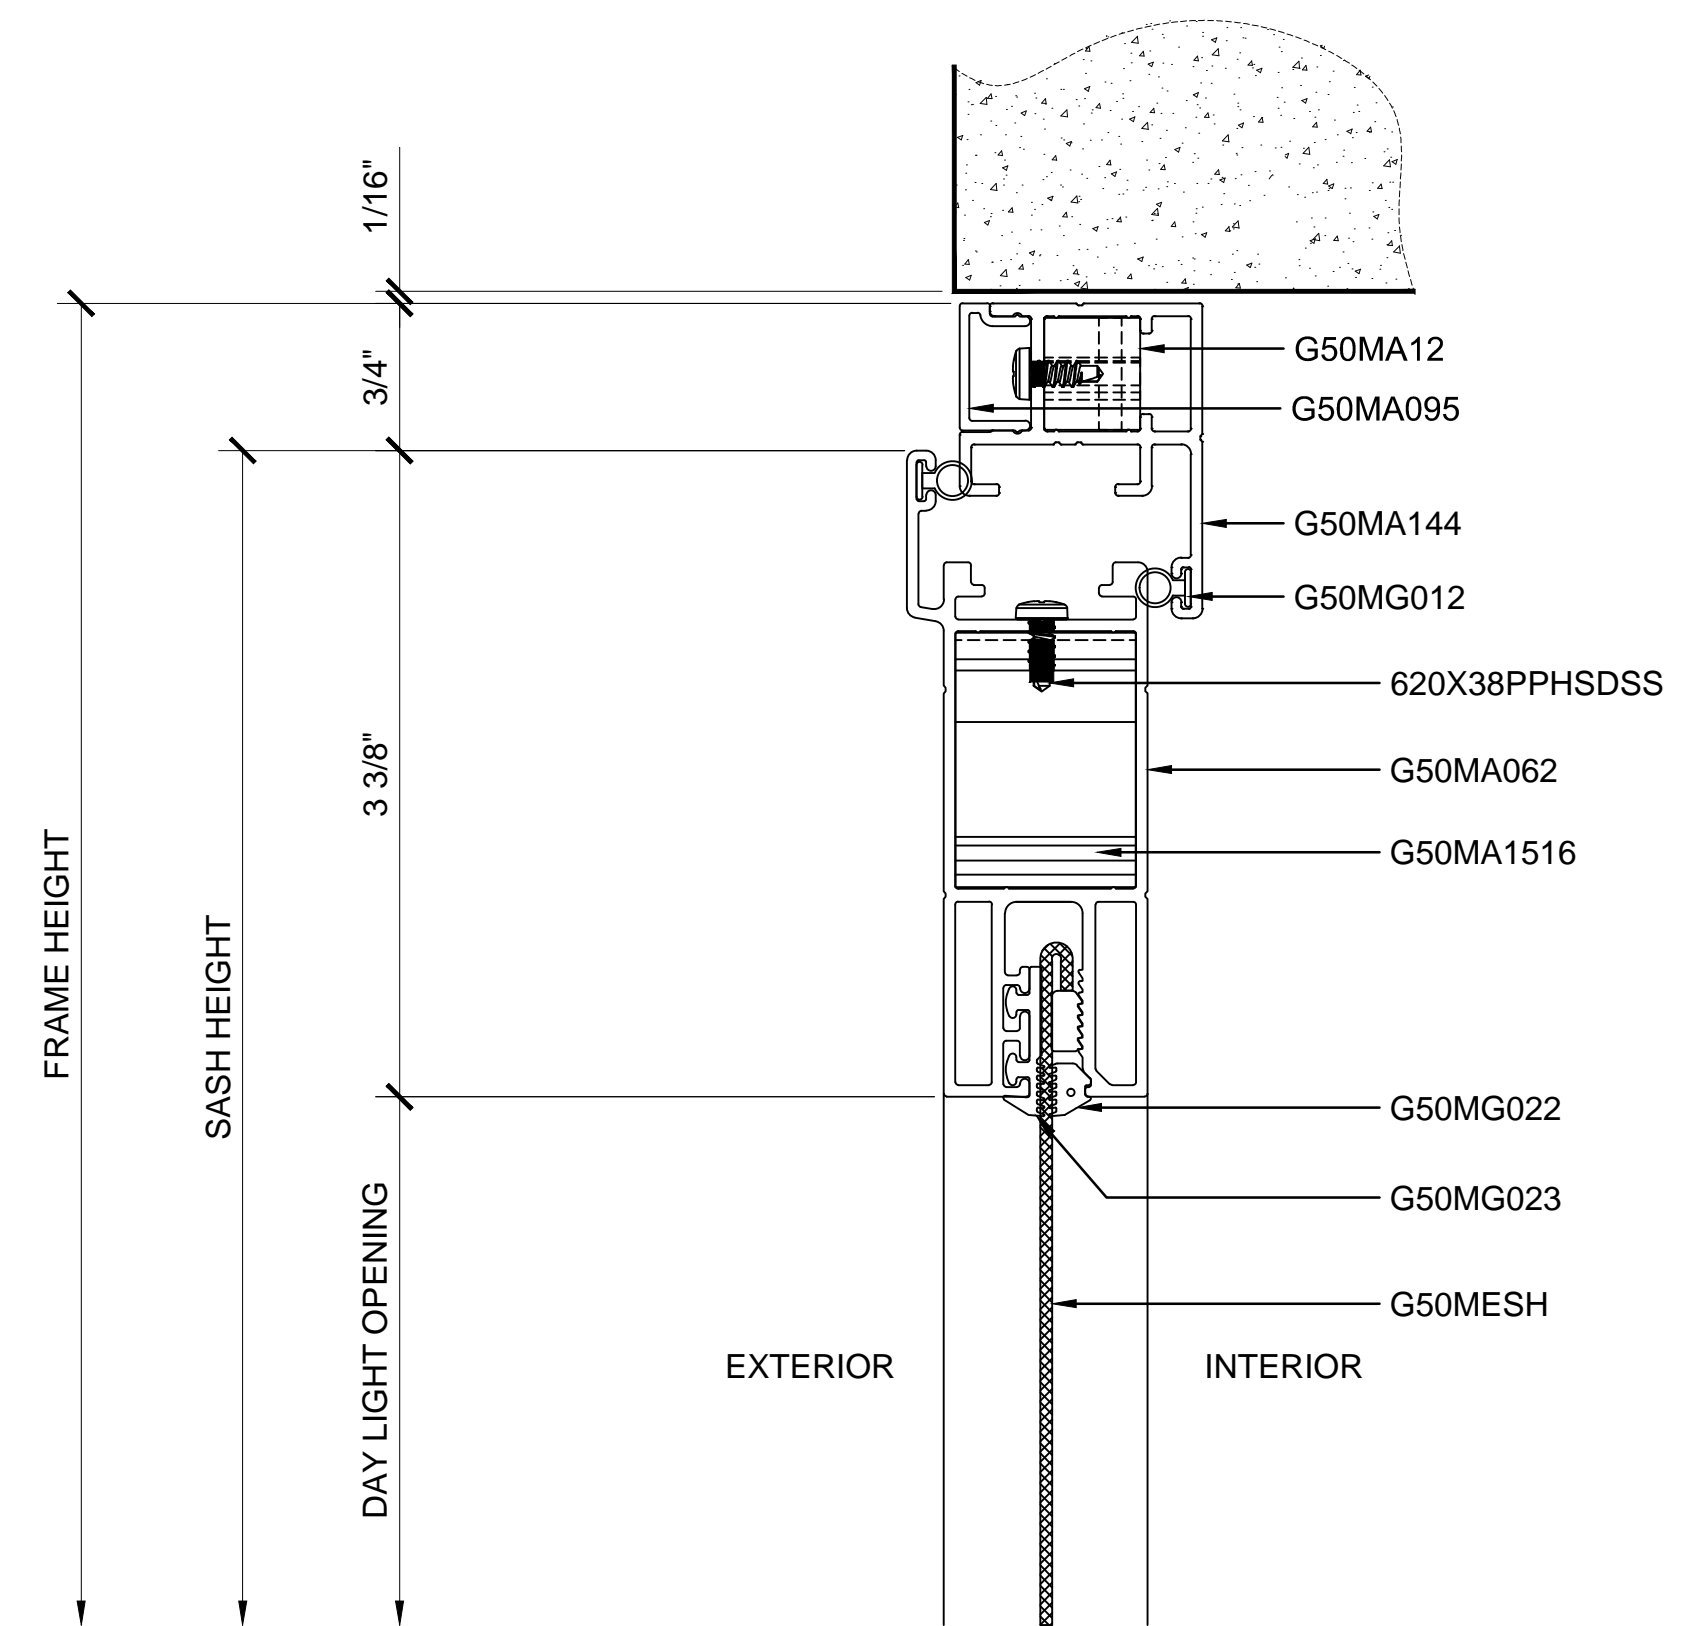

# CAMPBELL SECURITY SCREEN PREMIUM SERIES PROTECTIVE SECURITY DOOR

**CUSTOM DOOR (HEIGHT) GUIDELINES:**  
 PREMIUM HINGED 3 SIDED = 21.17" RECOMMENDED MIN HEIGHT  
 PREMIUM FRENCH 3 SIDED=210.14" RECOMMENDED MAX  
**HEIGHT CUSTOM DOOR (WIDTH) GUIDELINES:**  
 PREMIUM HINGED 3 SIDED =13.29" RECOMMENDED MIN WIDTH  
 PREMIUM FRENCH 3 SIDED = 80.22" RECOMMENDED MAXWIDTH

**OPTIONS:**  
 MID-RAIL OPTIONS - VERTICAL AND HORIZONTAL (DETAIL 3/1.01)  
 INSIDE LEVER OPERATED LOCK  
 TRIPLE POINT LOCKS

- COLOR OPTIONS:**
- WHITE
  - BLACK
  - BROWN
  - SAHARA BROWN
  - LIGHT GRAY
  - SILVER
  - ALMOND
  - BRONZE
  - SAHARA GRAY
  - CUSTOM

**1 SECTION DETAIL AT HEAD**  
 ARCH REF: N/A 1'-0"=1'-0"

**2 SECTION DETAIL AT SILL**  
 ARCH REF: N/A 1'-0"=1'-0"

**3 SECTION DETAIL AT MIDRAIL - OPTIONAL**  
 ARCH REF: N/A 1'-0"=1'-0"

**PREMIUM PIVOT DOOR WITH 3 SIDED FRAME DETAILS**

① SECTION DETAIL AT JAMB

ARCH REF: N/A

1'-0"=1'-0"

② SECTION DETAIL AT JAMB

ARCH REF: N/A

1'-0"=1'-0"