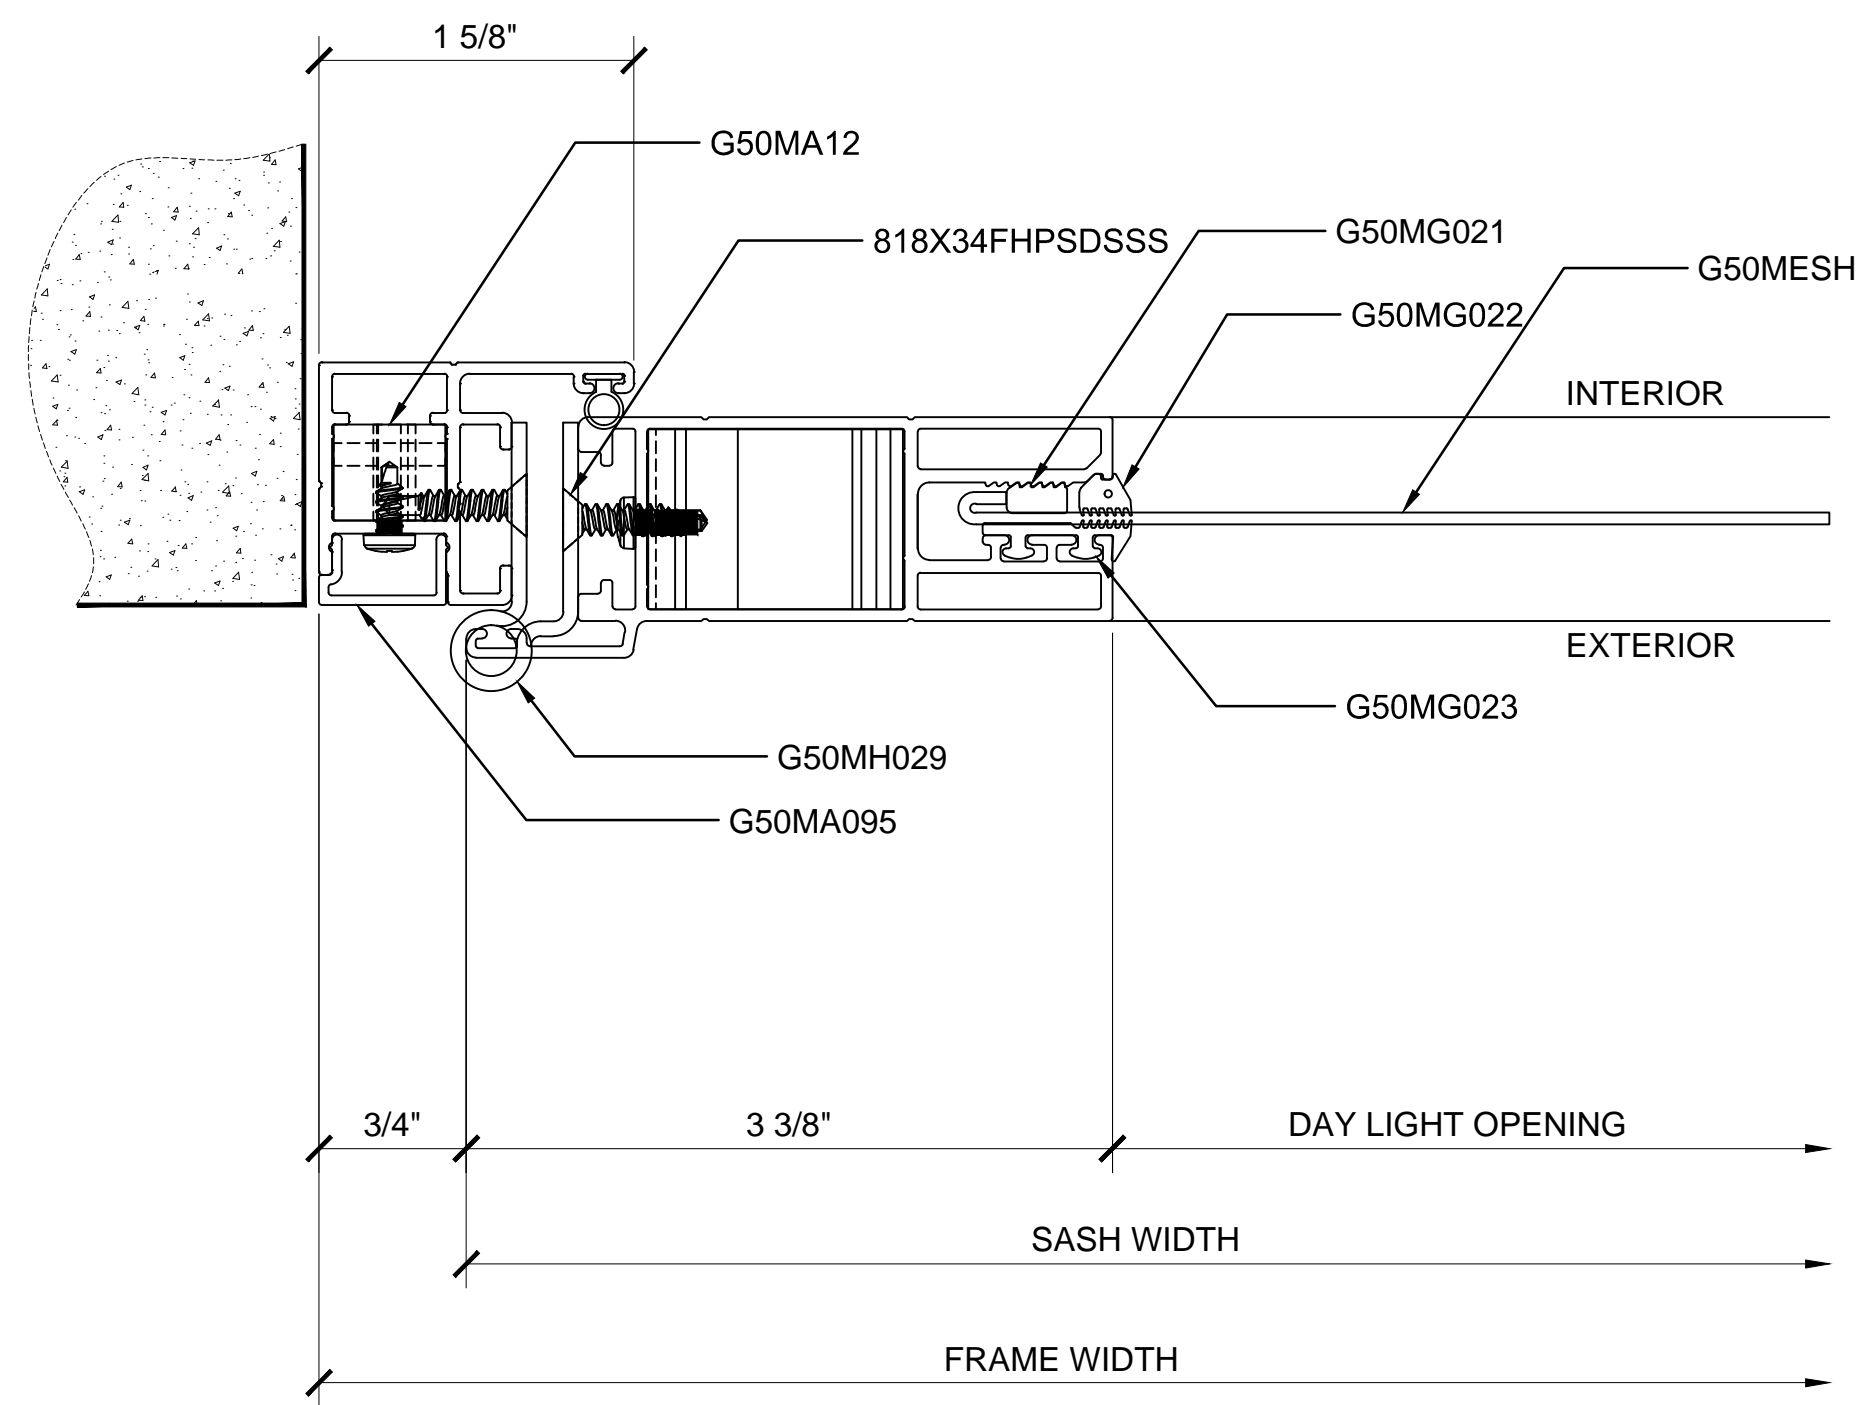

**1 SECTION DETAIL AT HEAD**  
 ARCH REF: N/A 1'-0"=1'-0"

**2 SECTION DETAIL AT SILL**  
 ARCH REF: N/A 1'-0"=1'-0"

**3 SECTION DETAIL AT MIDRAIL - OPTIONAL**  
 ARCH REF: N/A 1'-0"=1'-0"

**PREMIUM PIVOT DOOR WITH 3 SIDED FRAME DETAILS**

① SECTION DETAIL AT JAMB

ARCH REF: N/A

1'-0"=1'-0"

② SECTION DETAIL AT JAMB

ARCH REF: N/A

1'-0"=1'-0"